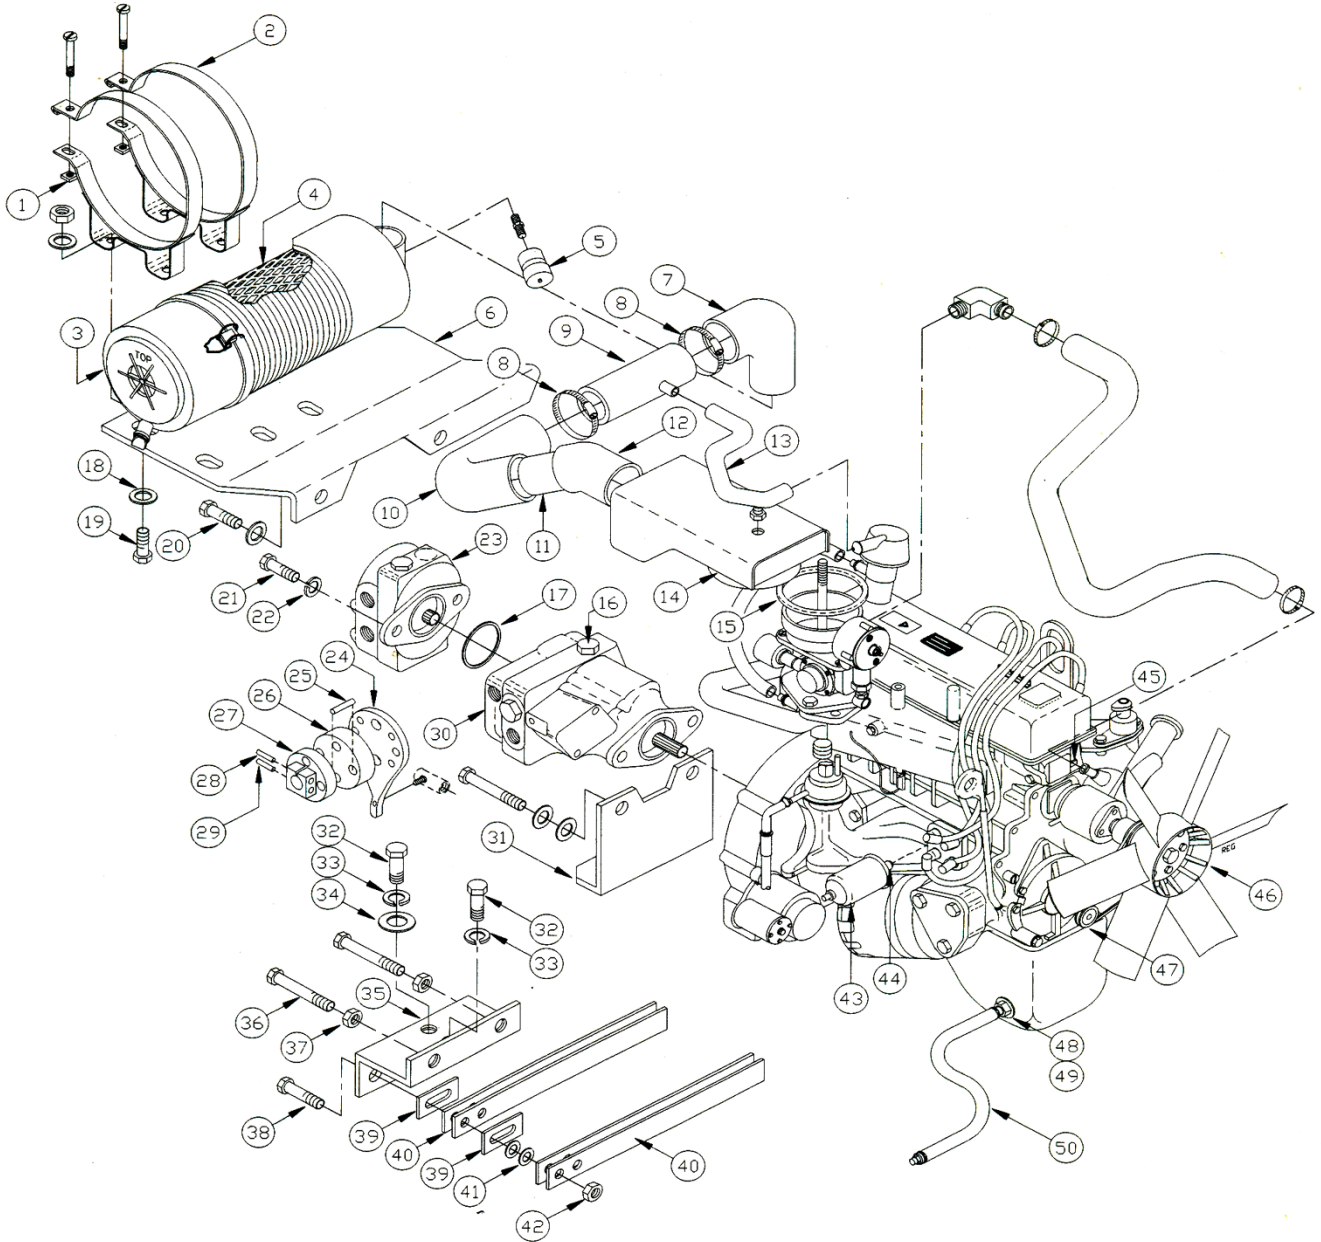

ENGINE - FORD

010PL001

ENGINE - FORD

REF#	PART#	DESCRIPTION	
1	400070	NUT-HEX 5/16 - 18 ZP	4
2	300459	BAND-MTG AIR CLEANER PNTD BLAC	2
3	317917	AIR CLNR - RADIAL SEAL FPG STYLE	1
4	321143	ELEMENT - AIR CLNR / PLASTIC (SP)	1
5	303991	INDICATOR - AIR CLEANER KIT	1
6	316227	MNT- AIR CLEANER FORD ARMA	1
7	303385	ADAPTER - 90 EL RUBBER 3.50 X 2.50	1
8	303255	CLAMP - HOSE 1 3/4 NOM.	4
9	316230	ASSY - TUBE INTAKE FORD ARMA	1
11	304641	TUBE - AIR INTAKE FORD 2.00	
12	304639	ADAPTER - 45 EL RUBBER 2.00 ID	
13	500139	HOSE- 5/8 ID EEC - PCV	1
14	315799	WELD - AIR INTAKE FORD	
15	302473	O-RING - CARBURETOR	
16	310054	VALVE - TOW OPTION	1
17	303711	O-RING STATIC SEAL 3.239 ID	1
18	400102	WASHER - LOCK 5/16 SPLIT ZP	10
19	400035	SCR - HEX 5/16 - 18 X 1.00 ZP	4
20	400611	SCR - HHM 10 MM X 40 MM LG ZP	2
21	400029	SCR - HEX 3/8 - 16 X 1.25 ZP	9
22	400101	WASHER - LOCK 3/8 SPLIT ZP	9
23	309706	PUMP - AUX W/FLOW DIR GAS/LP	1
24	307219	PLT - DIRECTIONAL CONT PLTD SW/A	1
25	400231	SCR - HEX 5/16 - 18 X .20 ZP	2
26	301507	COUPLING - LORD DIR CNTRL	1
27	301544	ASSY - DISC FWD/REV PLTD	1
28	400027	SCR - HEX 3/8 - 16 X 1.75 ZP	1
29	400173	SCR - HEX 1/4 - 20 X 1.75 ZP	1
30	303581	PUMP - MAIN VD FS	1
31	312231	MNT - FWD/REV DSL SW/62 PLTD	1
32	400036	SCR - HEX, 5/16 - 18 X 0.75 ZP	1
33	400319	WASHER - LOCK 5/16 - SPLIT - SS	1
34	400088	WASHER - FLAT 5/16 STANDARD ZP	1
35	302115	BRKT - FWD/REV PLTD	1
36	400228	SCR - HEX 5/16 - 24 X 1.5 ZP FULL TH	2
37	400069	NUT - HEX 5/16 - 24 ZP	2
38	400149	SCR - HEX 1/4 - 20 X 1.50 ZP	2
39	303918	SPACER - FWD/REV BRKT PLTD	2
40	300543	SPRING - RETURN	4
41	400089	WASHER - FLAT 1/4 STANDARD ZP	6
42	400081	NUT - HEX 1/4 - 20 ES ZP	10
43	300387	SENDER - OIL PRESSURE	1
44	304622	FTG - REDUCER 1/4 MPT - 1/8 FPT	1
45	300386	SENDER - TEMP FORD	1