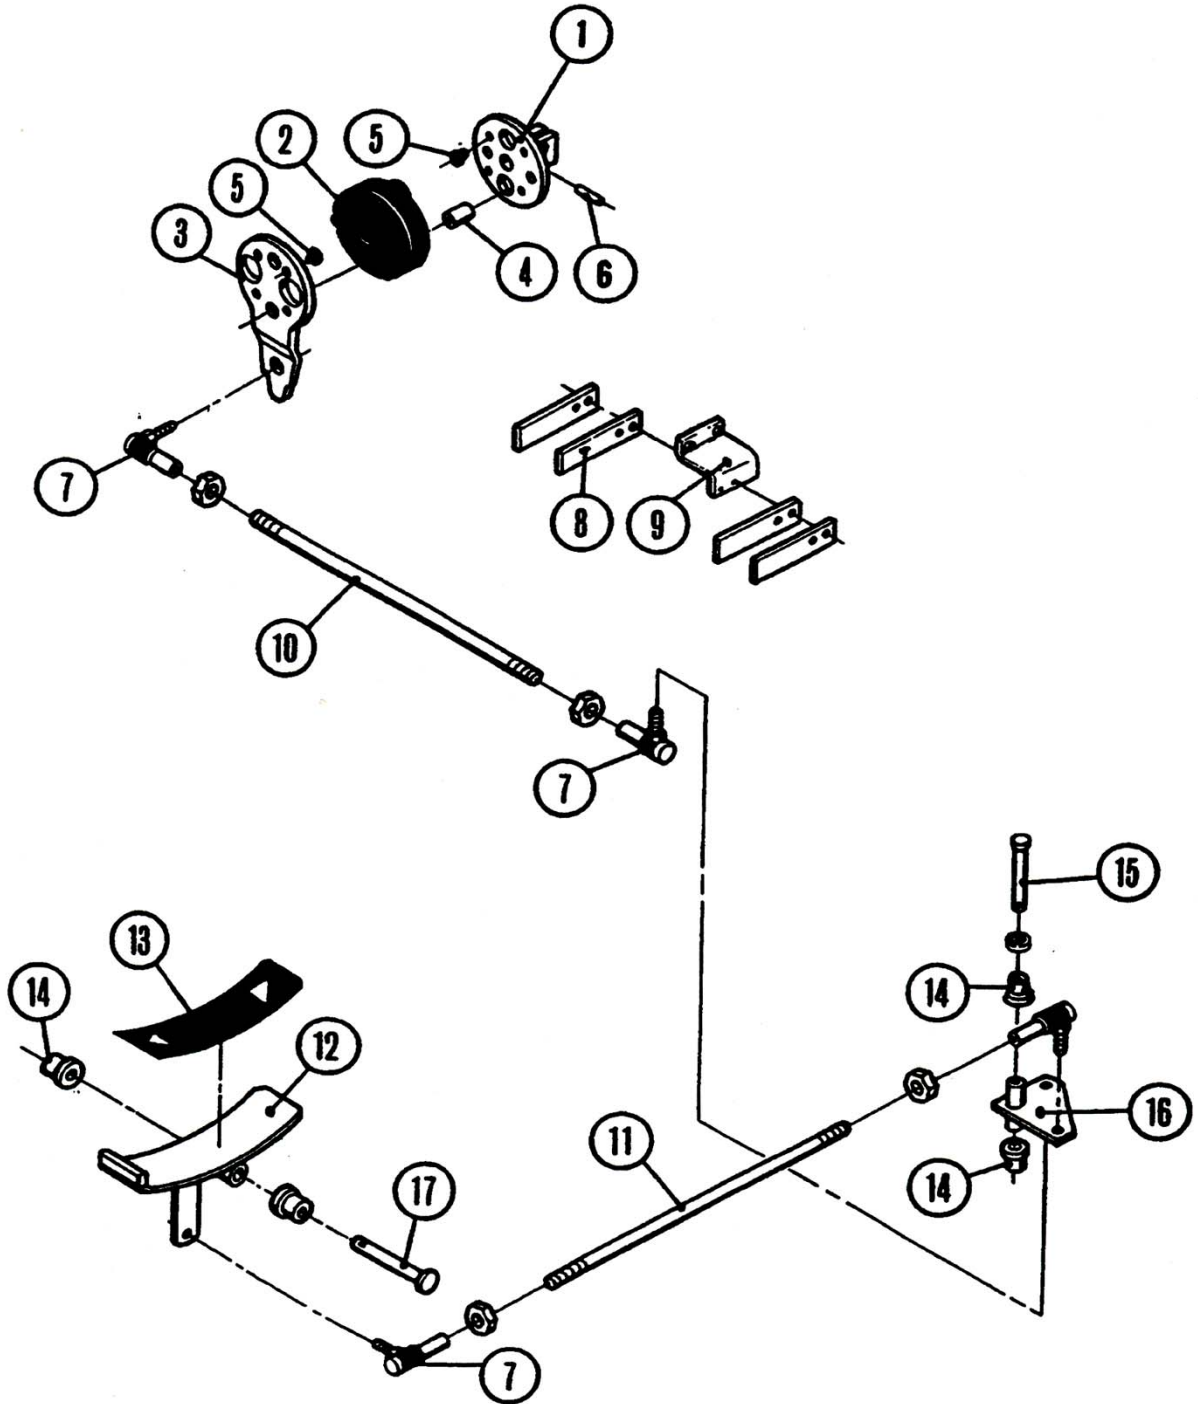

CURB BROOM - VACUUMIZED (HOOD DETAIL)

CURB BROOM - VACUUMIZED (HOOD DETAIL)

REF#	PART#	DESCRIPTION
1	316606	HOOD ASSEMBLY
2	303179	KNOB, ALUMINUM HAND
3	301297	HANDLES, PLASTIC
4	303281	FLAP
5	303283	FLAP, FRONT CORNER
6	303282	FLAP, FRONT
7	303284	FLAP, FRONT
8	303285	FLAP, ARM (HD)
9	303277	STRAP
10	303277	STRAP, HOOD (HIGH DUMP ONLY)
11	303275	STRAP, FRONT & SIDE
12	303276	STRAP, BACK CORNER

CURB BROOM - VACUUMIZED (HOPPER DETAIL)

REF#	PART#	DESCRIPTION
1	303265	TUBE ASSEMBLY, HOPPER
2	303268	PLATE, FRONT
3	303269	BAR, FRONT
4	303271	BAR, LEFT SIDE
5	303311	BAR, RIGHT SIDE (NEW)
	303270	BAR, RIGHT SIDE (OLD)
6	303566	BAR, CUT-OUT
7	303278	FLAP, FRONT
8	303279	FLAP, LEFT SIDE
9	303313	FLAP, RIGHT SIDE (NEW)
	303280	FLAP, RIGHT SIDE (OLD)
10	303567	FLAP, CUT-OUT
11	303272	STRAP, FRONT & LEFT SIDE
12	303272	STRAP, FRONT & LEFT SIDE
13	303312	STRAP, RIGHT SIDE (NEW)
	303274	STRAP, RIGHT SIDE (OLD)
14	303273	STRAP, FRONT

CURB BROOM GUARD

CURB BROOM GUARD

REF#	PART#	DESCRIPTION
1	315971	GUARD ASSEMBLY, HEAVY DUTY CURB BROOM
2	303179	KNOB, ALUMINUM HAND

DIRECTIONAL CONTROL

DIRECTIONAL CONTROL

REF#	PART#	DESCRIPTION
1	301544	DISC ASSEMBLY, FWD/REV
2	301507	RING, COUPLING
3	301542	ARM, FWD/REV
4	300339	SLEEVE, FWD/REV
5	300526	BUMPER, RUBBER
6	400127	PIN, ROLL, 1/4 x 1.50
7	300461	JOINT ASSEMBLY, BALL, 3/8
8	300543	SPRING, RETURN DIRECTIONAL CONTROL
9	**	BRACKET, ADJUSTMENT, FWD/REV
10	300030	ROD, FWD/REV (FORD)
11	300029	ROD, FWD/REV
12	315789	PEDAL ASSEMBLY, FWD/REV
13	300544	PAD, FOOT PEDAL
14	300414	BUSHING, PLASTIC
15	400115	PIN, CLEVIS, 3/8 x 3.00
16	300053	ARM ASSEMBLY, INTERMEDIATE
17	400114	PIN, CLEVIS, 3/8 x 4.00