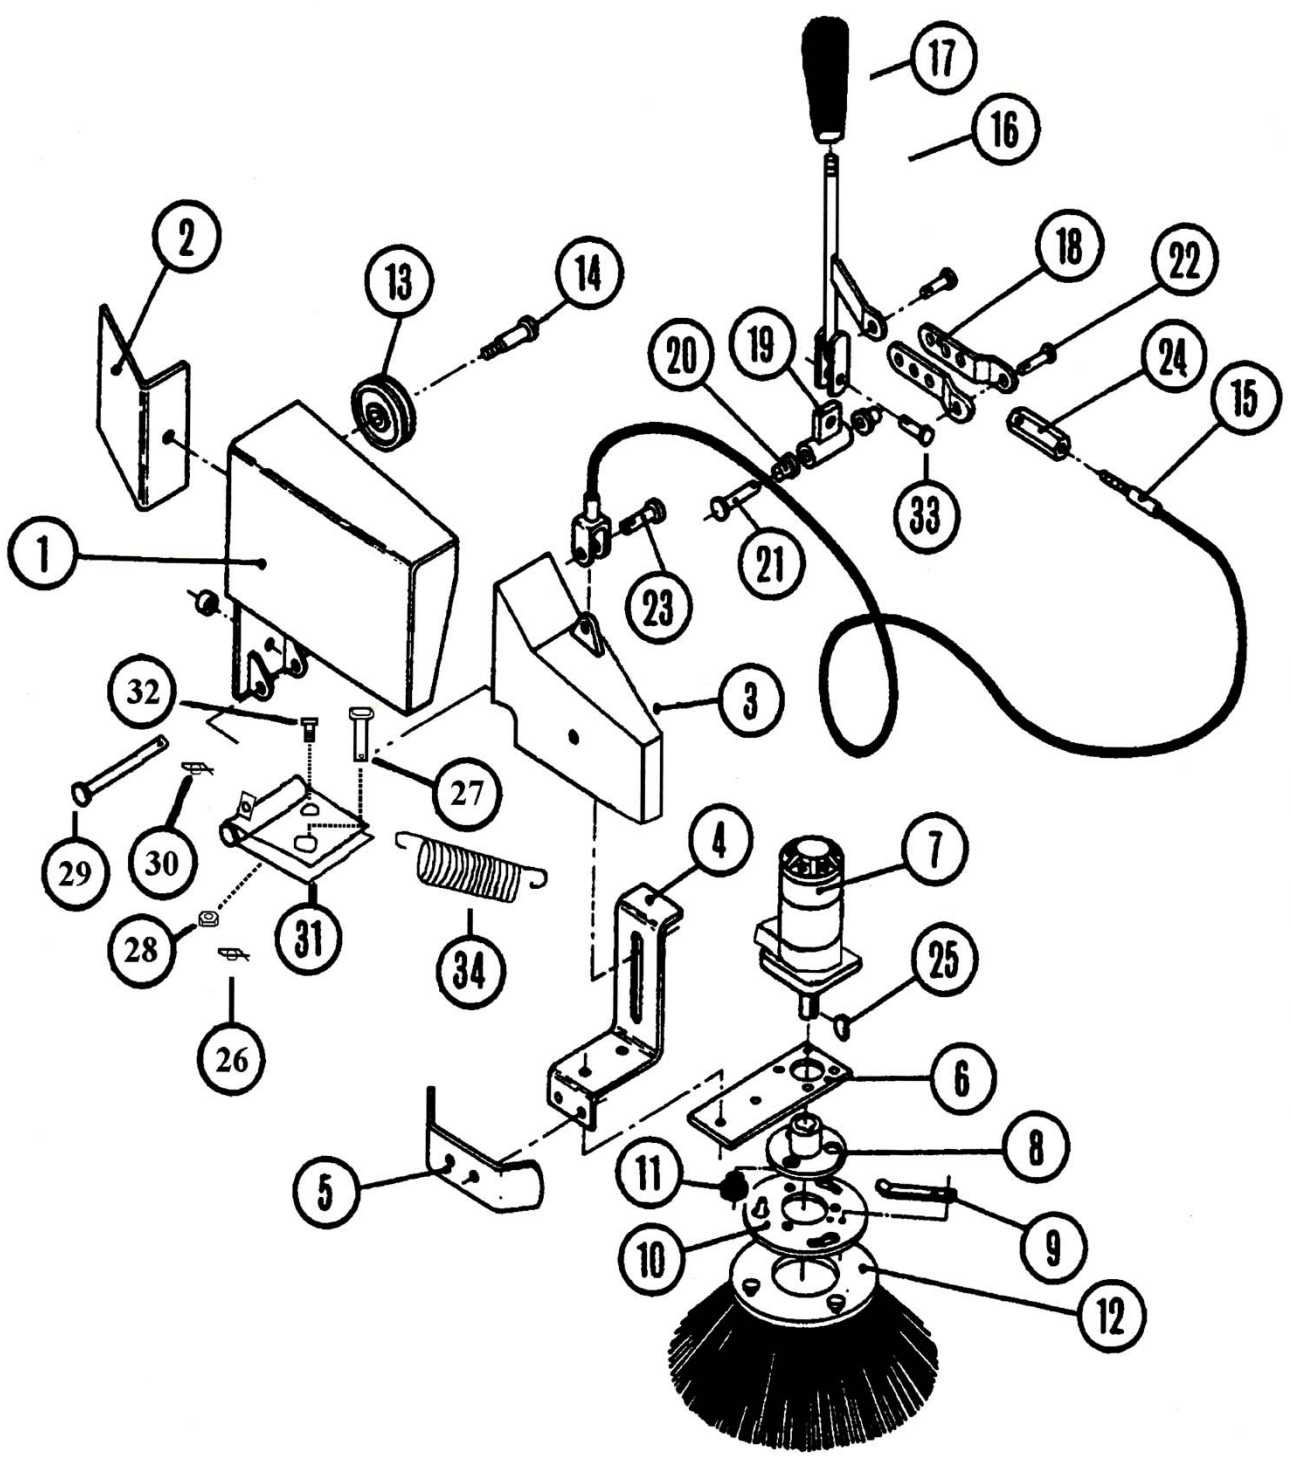

SIDE BROOM

SIDE BROOM

REF#	PART#	DESCRIPTION
1	301676	BRACKET ASSEMBLY, MOUNTING CURB BROOM (HD)
2	300959	GUARD, FRAME
3	300929	ARM ASSEMBLY, CURB BROOM
4	300054	BRACKET, CURB BROOM
5	304953	GUARD ASSEMBLY, CURB BROOM
6	300956	PLATE, MOUNTING, CURB BROOM
7	301560	MOTOR, HYDRAULIC CURB BROOM
8	300875	HUB ASSEMBLY
9	302058	BAR, BRUSH RETAINER
10	301262	PLATE, GIMBAL
11	300465	ISOLATOR, RUBBER
12	300307	BROOM, SIDE (POLY)
	300309	BROOM, SIDE (NYLON)
13	300368	PULLEY, PLASTIC
14	400051	SCREW, HEX HEAD, 5/16 x .50
15	300342	CABLE, CURB BROOM
16	300682	LEVER ASSEMBLY, LIFT, CURB BROOM
17	300558	KNOB, CURB BROOM
18	300203	BAR, CABLE
19	300036	PIVOT ASSEMBLY, LIFT LEVER
20	300414	BUSHING, PLASTIC MAIN BROOM
21	400115	PIN, CLEVIS, 3/8 x 3.00