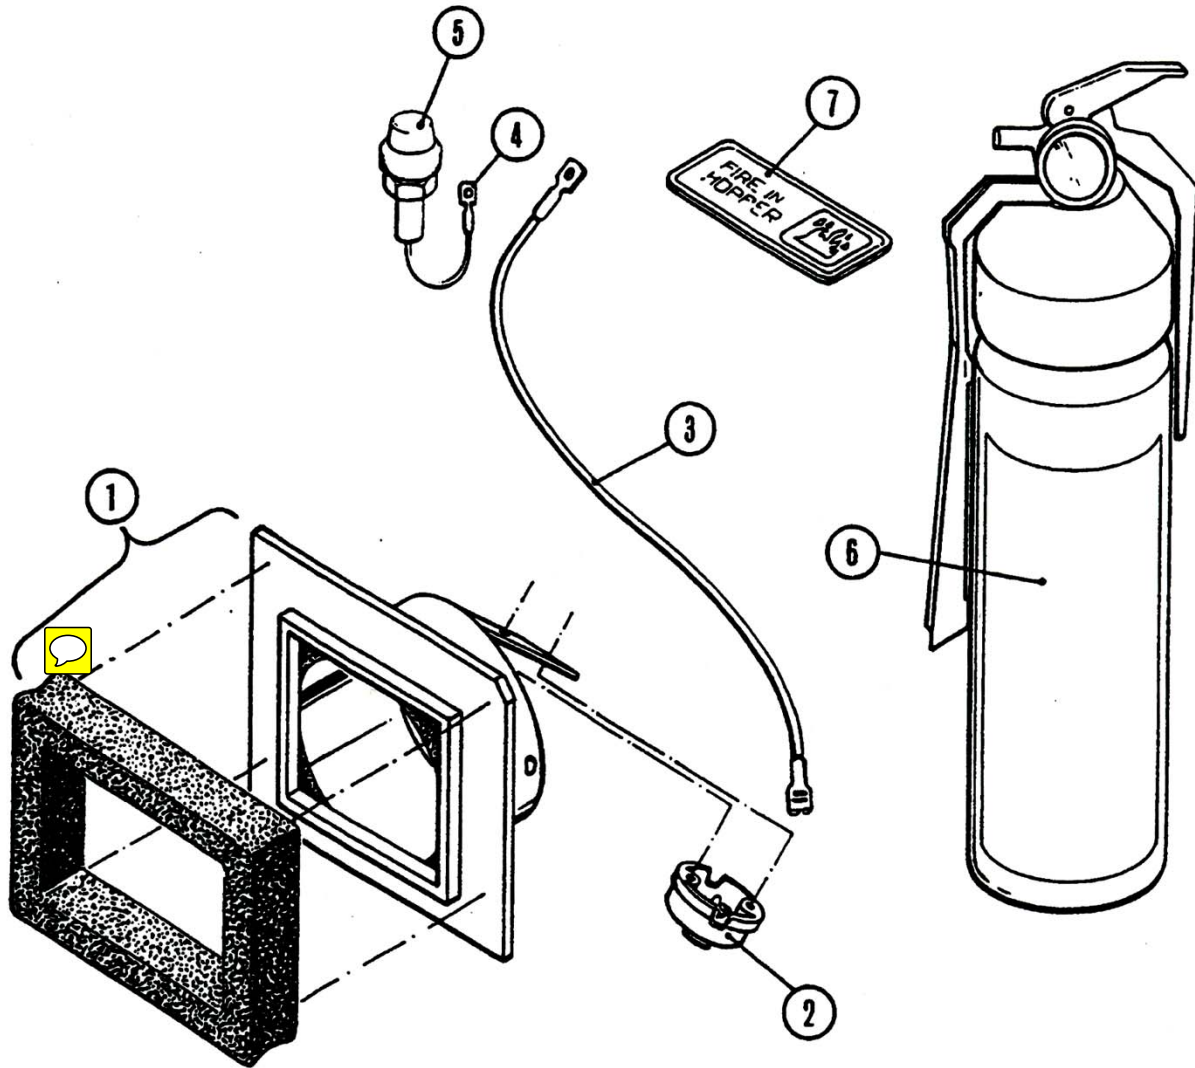

HOPPER - FIRE INDICATOR

HOPPER - FIRE INDICATOR

REF#	PART#	DESCRIPTION
1	303083	MOUNT ASSEMBLY, FIRE SENSOR
2	303003	SENSOR, FIRE
3	303580	WIRING KIT, HOPPER FIRE WARNING
4	302462	TERMINAL, MALE SNAP PLUG
5	301553	LIGHT, TRASH RELOCATOR
6	302769	EXTINGUISHER, FIRE
7	302521	DECAL, FIRE