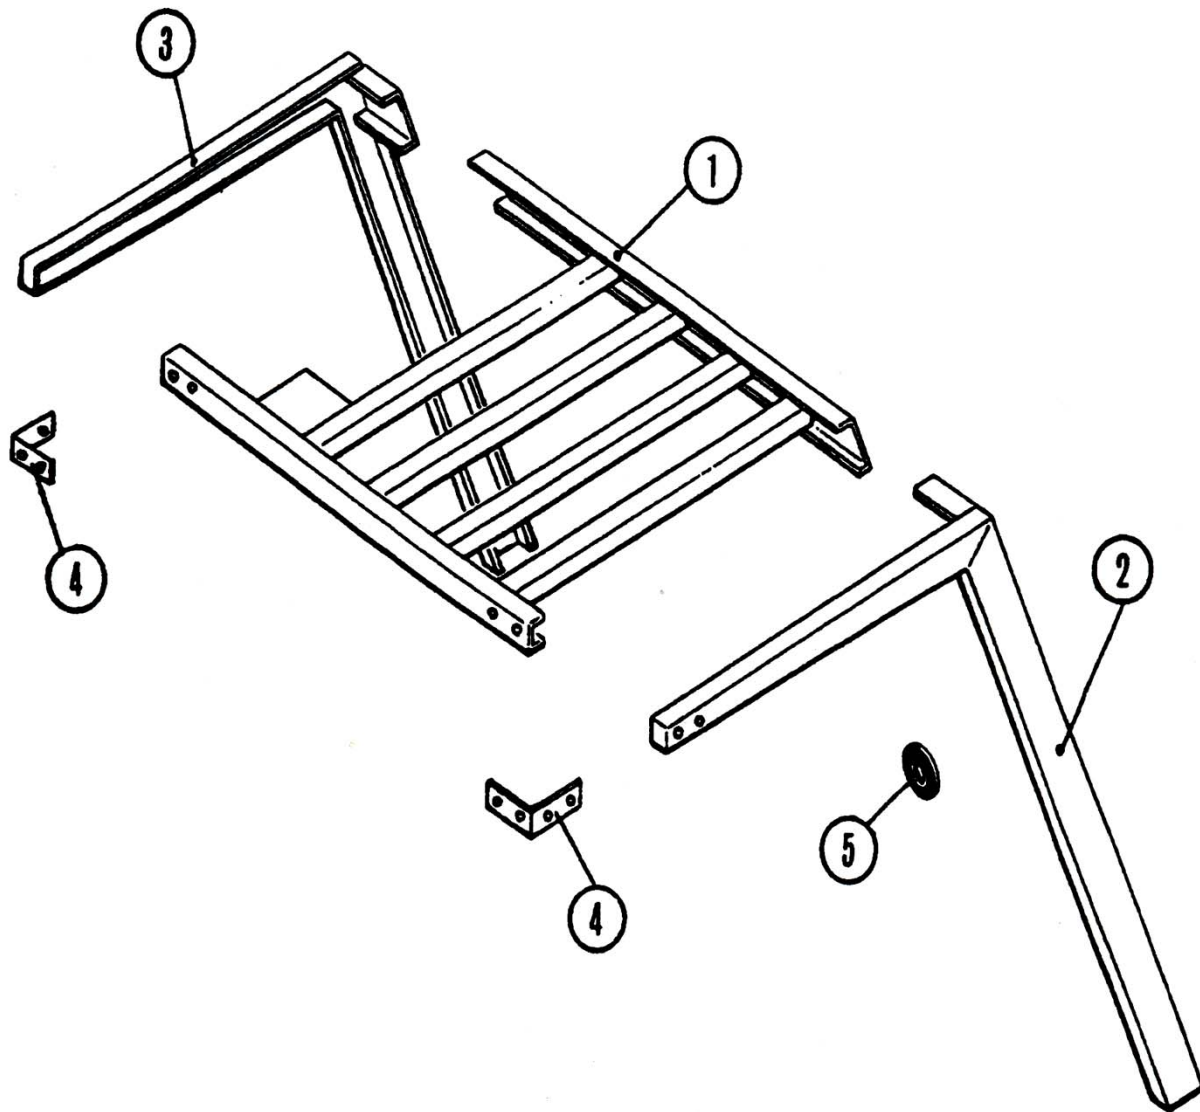

OVERHEAD GUARD

OVERHEAD GUARD

REF#	PART#	DESCRIPTION
1	300785	GUARD ASSEMBLY, TOP , OVERHEAD (PNTD)
2	300763	GUARD ASSEMBLY, RH SIDE, OVERHEAD (PNTD)
3	300762	GUARD ASSEMBLY, LH SIDE, OVERHEAD (PNTD)
4	302708	BRACKET, CORNER, OVERHEAD GUARD (PNTD)
5	400203	WASHER, NEOPRENE .41 x 2.00 O.D.