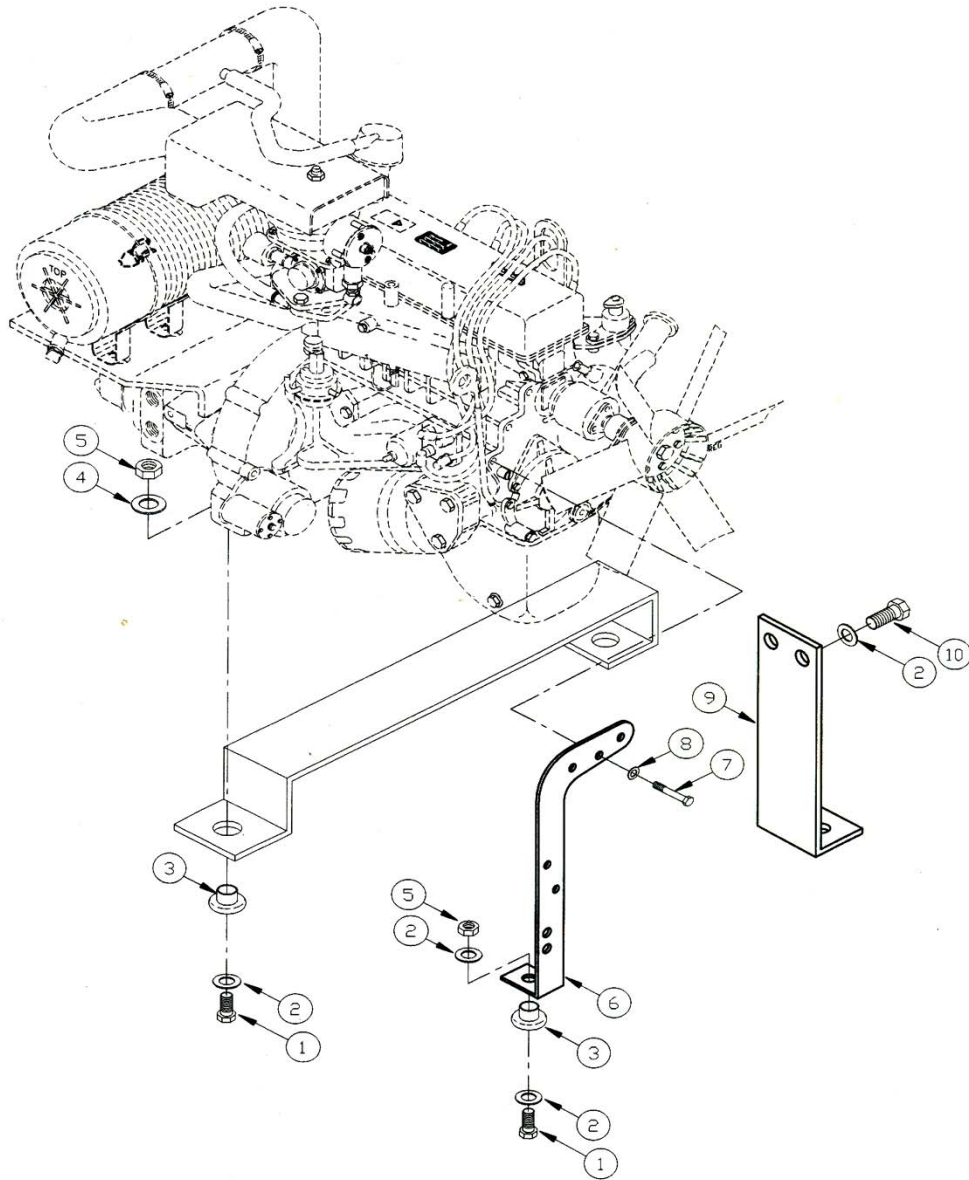

ENGINE - FORD (CONT.)

REF#	PART#	DESCRIPTION	
46	340180	FORD - FAN 6 - BLADE (SP)	1
47	340101	FORD - PULLEY CRK 2 - GROOVE (SP)	1
48	303302	FTG - REDUCER 3/8 FPT X 1/4 MPT	
49	400190	FTG - 90 EL 1/2 TUBE TO 3/8 MPT	
50	500135	HOSE - 1/2 ID EEC / PCV	1

ENGINE - FORD (CONT.)

010PL002