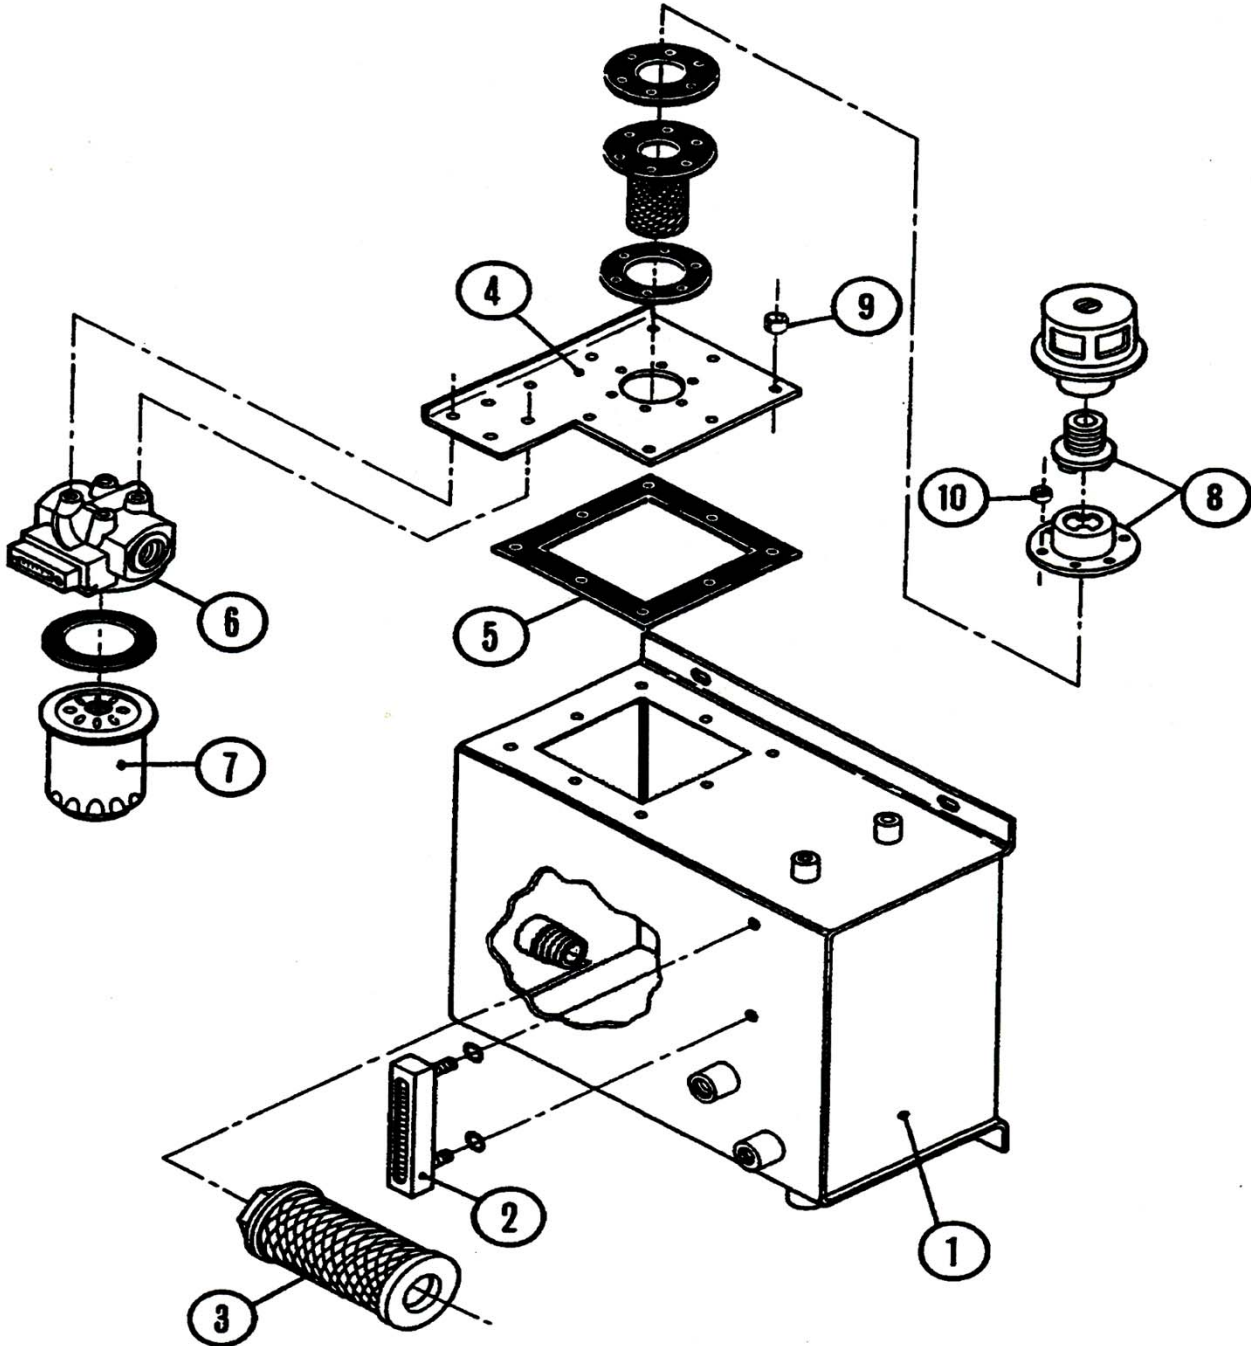

HYDRAULIC RESERVOIR

HYDRAULIC RESERVOIR

REF#	PART#	DESCRIPTION
1	317669	ASSY - HYD RES SUB FS FORD
2	300366	GAUGE, LEVEL HYDRAULIC RESERVOIR
3	300360	STRAINER, HYDRAULIC RESERVOIR
4	300020	COVER, RESERVOIR
5	300007	GASKET, HYDRAULIC RESERVOIR
6	300358	FILTER ASSEMBLY, HYDRAULIC
7	300359	FILTER, HYDRAULIC
8	305576	FILTER/BREATHER ASSEMBLY
9	302249	SPACER, NYLON
10	302248	SPACER, NYLON