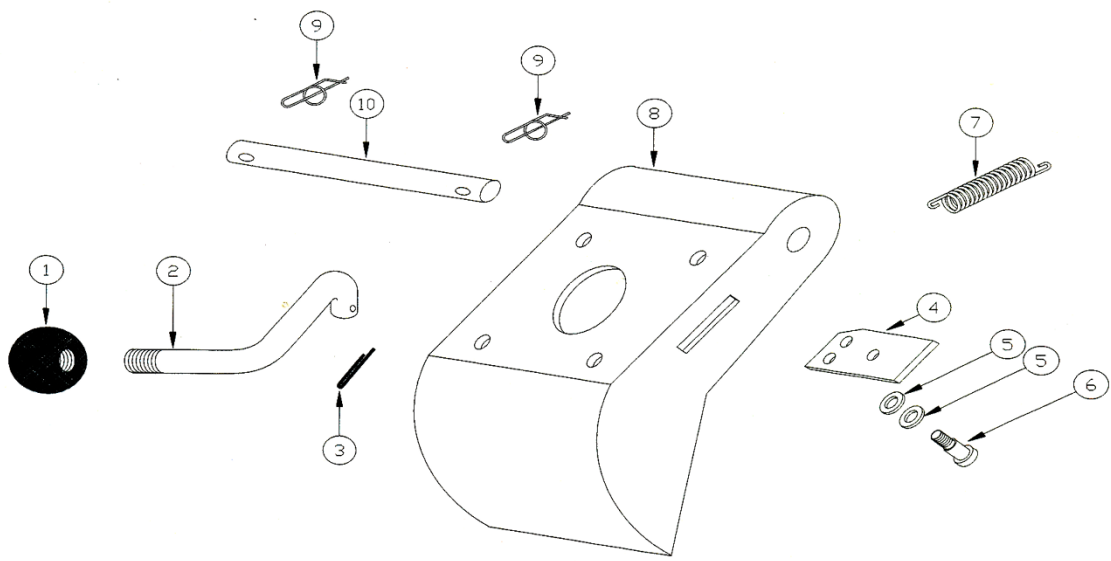

STEERING ASSEMBLY (TILT-STEERING)

040PL001

STEERING ASSEMBLY (TILT-STEERING)

REF#	PART#	DESCRIPTION
1	315913	KNOB - BALL 1" DI 1/4 - 20 THD BLK
2	315921	ROD - TILT OPERATING
3	400662	PIN - COTTER 1/16 X .50 ZP
4	315918	LATCH - STEERING COLUMN
5	400088	WASHER - FLAT 5/16 STANDARD ZP
6	400051	SCR - HSS 5/16 DIA X .50 ZP
7	400718	SPRING - COLUMN LATCH
8	315955	WELD - STEERING COLUMN SUPPORT
9	400124	PIN - COTTER 5/8 RUE - RING
10	315944	ROD - COLUMN PIVOT