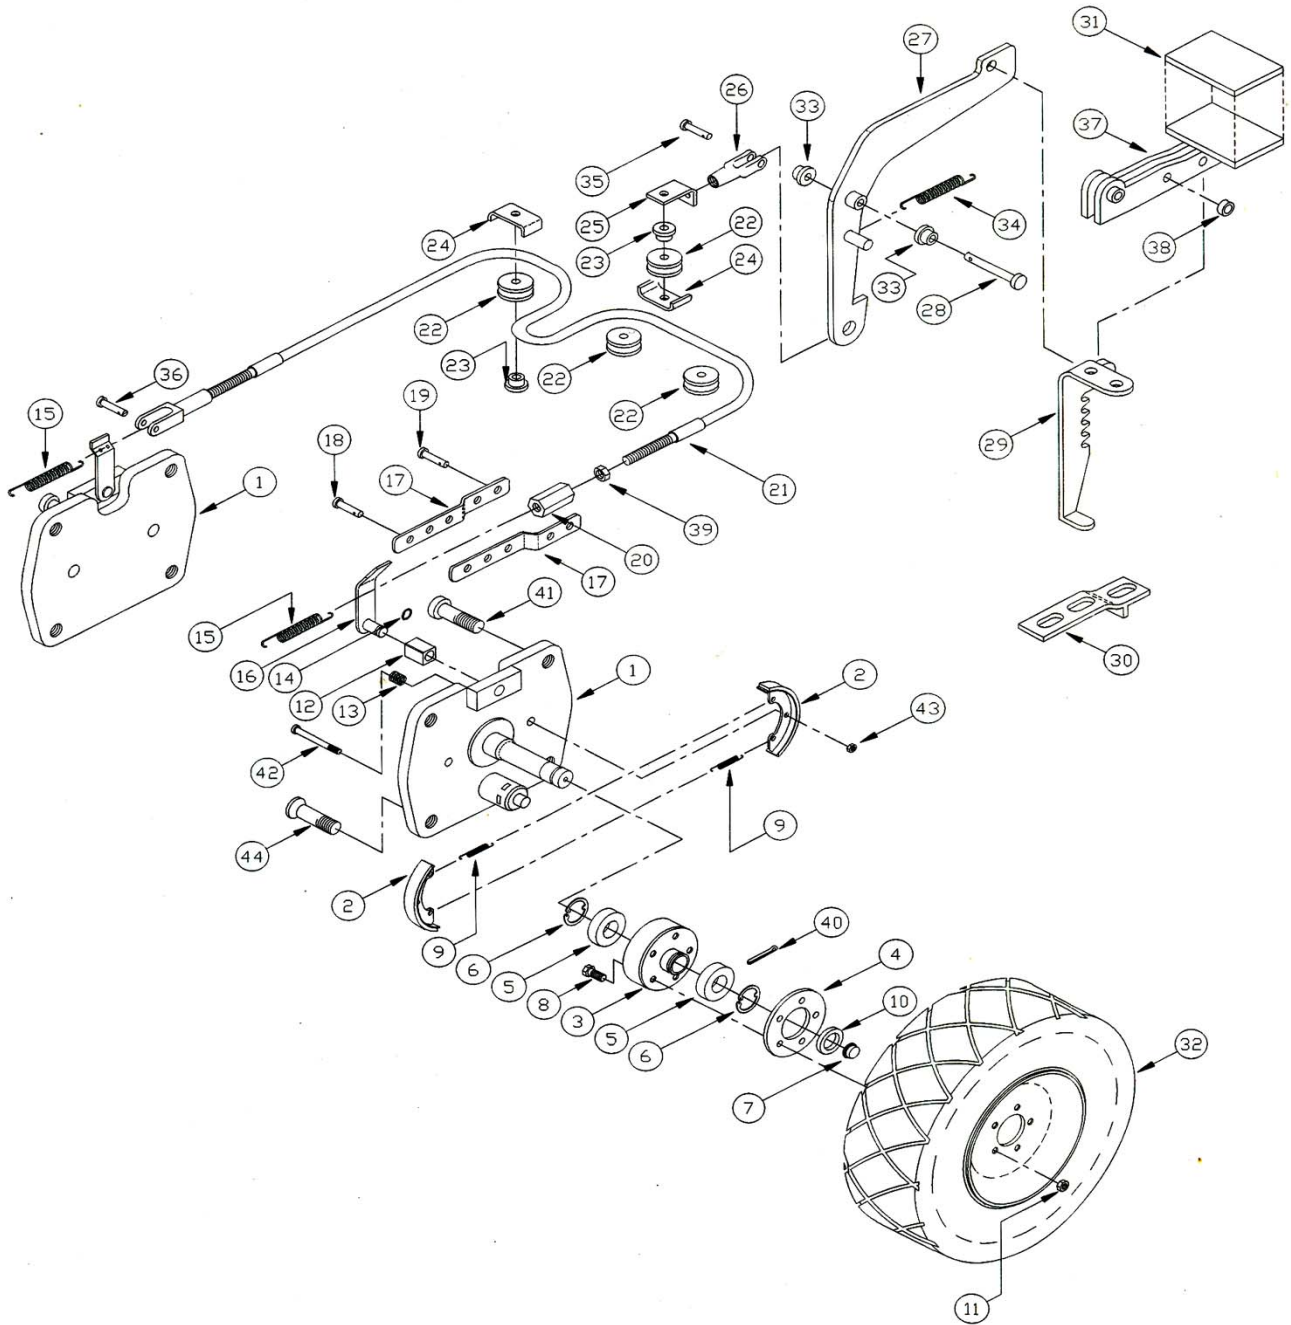

AXLE, BRAKES, AND WHEELS

030PL001

AXLE, BRAKES, AND WHEELS

REF#	PART#	DESCRIPTION
1	315936	WELD - FRONT AXLE 7X
2	300523	SHOE - BRAKE W/ LINING
3	300787	HUB, FRONT WHEEL
4	303673	SPACER - FNT TIRE MICHELIN PTD
5	300467	BEARING, BALL, 2.44 x 1.18 I.D.
6	300473	RING, RETAINER INTERNAL
7	300369	CAP, HUB
8	300415	STUD, WHEEL HUB
9	301519	SPRING, EXTENSION BRAKE SHOE
10	300876	SPACER - AXLE FRONT MACH & PLTD
11	316057	NUT - WHEEL LUG
12	300410	BUSHING, 1.00 O.D. x .87 I.D.
13	301518	SPRING, COMPRESSION BRAKE SHOE
14	300484	RING, RETAINER EXTENSION, .87
15	301517	SPRING, EXTENSION BRAKE LEVER
16	300870	LEVER ASSEMBLY, BRAKE
17	300203	BAR, CABLE
18	400118	PIN, CLEVIS, 5/16 x .88
19	400185	PIN, CLEVIS, 5/16 x 1.25
20	300202	BAR, CABLE ADJUSTMENT
21	300412	CABLE, BRAKE
22	300367	PULLEY, BRAKE
23	300035	SPACER, BRAKE PULLEY
24	300209	RETAINER, CABLE
25	300955	BRACKET, BRAKE PULLEY
26	300462	CLEVIS, CABLECRAFT AC-218
27	300132	ARM ASSEMBLY, BRAKE
28	400115	PIN, CLEVIS 3/8 x 3.00
29	303718	LOCK ASSEMBLY, BRAKE PEDAL
30	300058	LOCK ASSEMBLY, BRAKE
31	300413	PAD, BRAKE PEDAL
32	317397	ASSY - TIRE SOLID 18"
33	300414	BUSHING, PLASTIC MAIN BROOM
34	301522	SPRING, EXTENSION BRAKE ARM
35	400116	PIN, CLEVIS, 3/8 x 1.25
36	400118	PIN, CLEVIS, 5/16 x .88
37	303716	ARM ASSEMBLY, BRAKE PEDAL
38	303723	ROLLER, BRAKE ARM
39	400069	NUT- HEX 5/16 - 24 ZP
40	400120	PIN - COTTER 5/32 X 2.00 ZP
41	400006	SCR - BUT, 5/8 - 11 X 1.00, SOC
42	400060	SCR - THM #8 - 32 X 3.00 SS
43	400082	NUT - HEX #8 - 32 ES ZP
44	400011	SCR - FLT, 5/8 - 11 X 1.00, SOC ZP