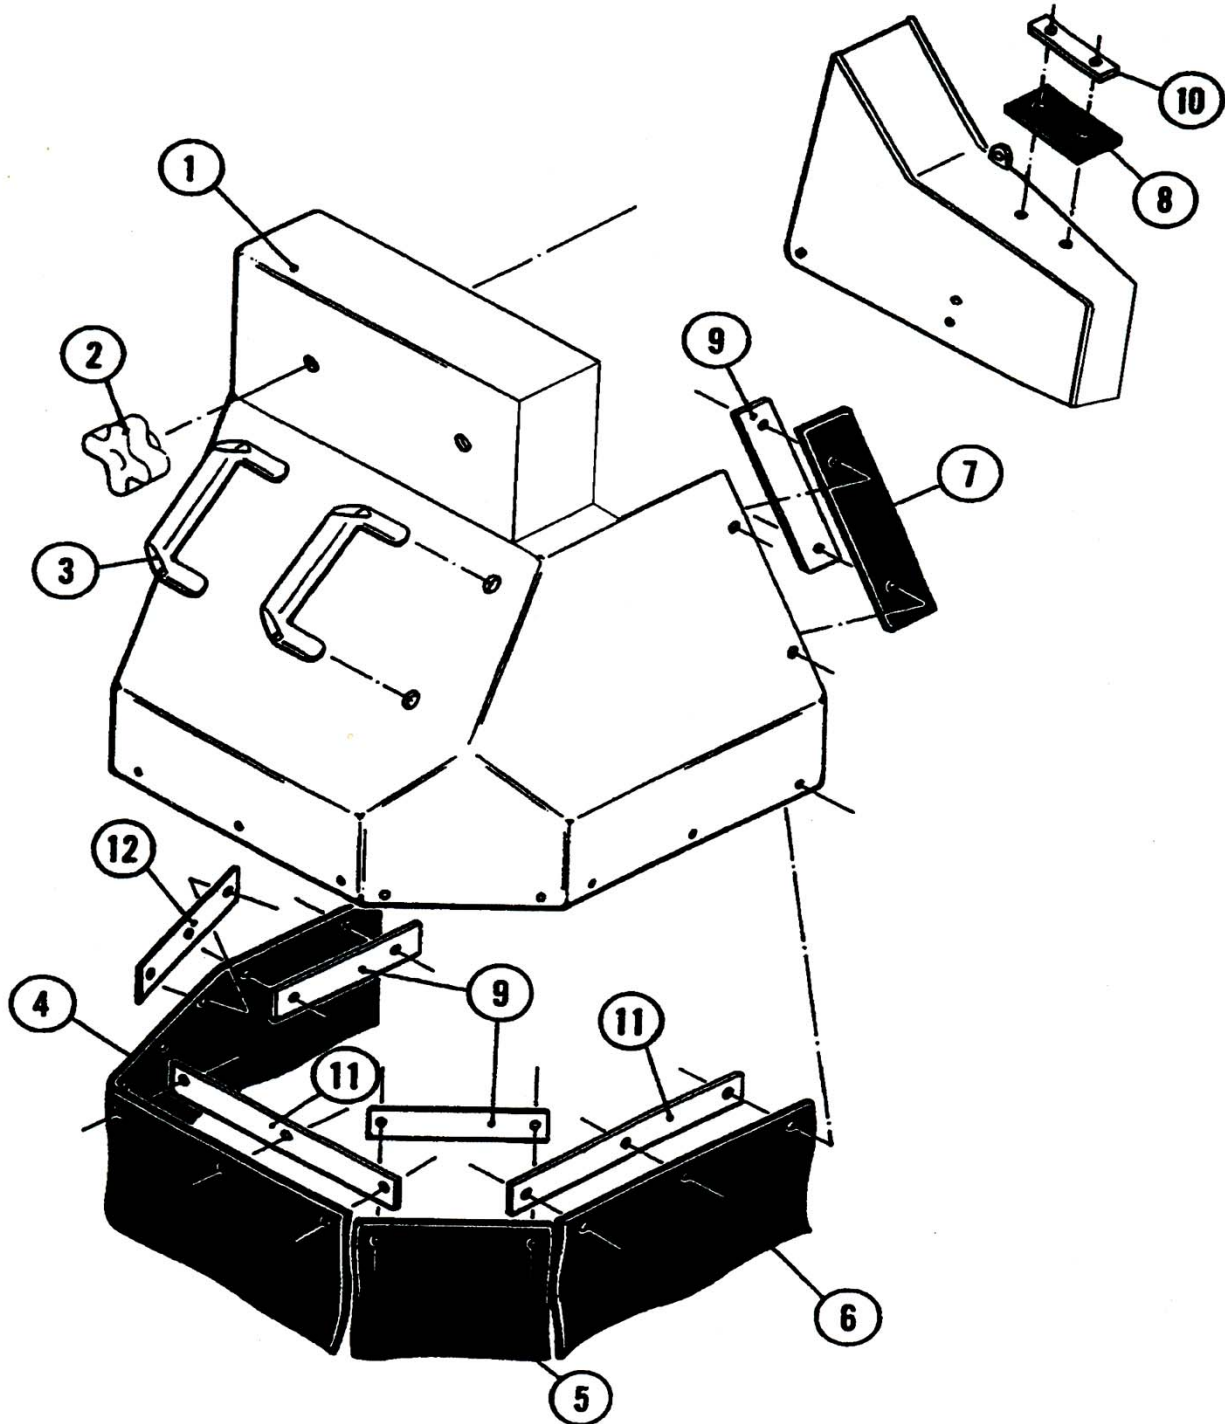

CURB BROOM - VACUUMIZED (HOOD DETAIL)

CURB BROOM - VACUUMIZED (HOOD DETAIL)

REF#	PART#	DESCRIPTION
1	316606	HOOD ASSEMBLY
2	303179	KNOB, ALUMINUM HAND
3	301297	HANDLES, PLASTIC
4	303281	FLAP
5	303283	FLAP, FRONT CORNER
6	303282	FLAP, FRONT
7	303284	FLAP, FRONT
8	303285	FLAP, ARM (HD)
9	303277	STRAP
10	303277	STRAP, HOOD (HIGH DUMP ONLY)
11	303275	STRAP, FRONT & SIDE
12	303276	STRAP, BACK CORNER