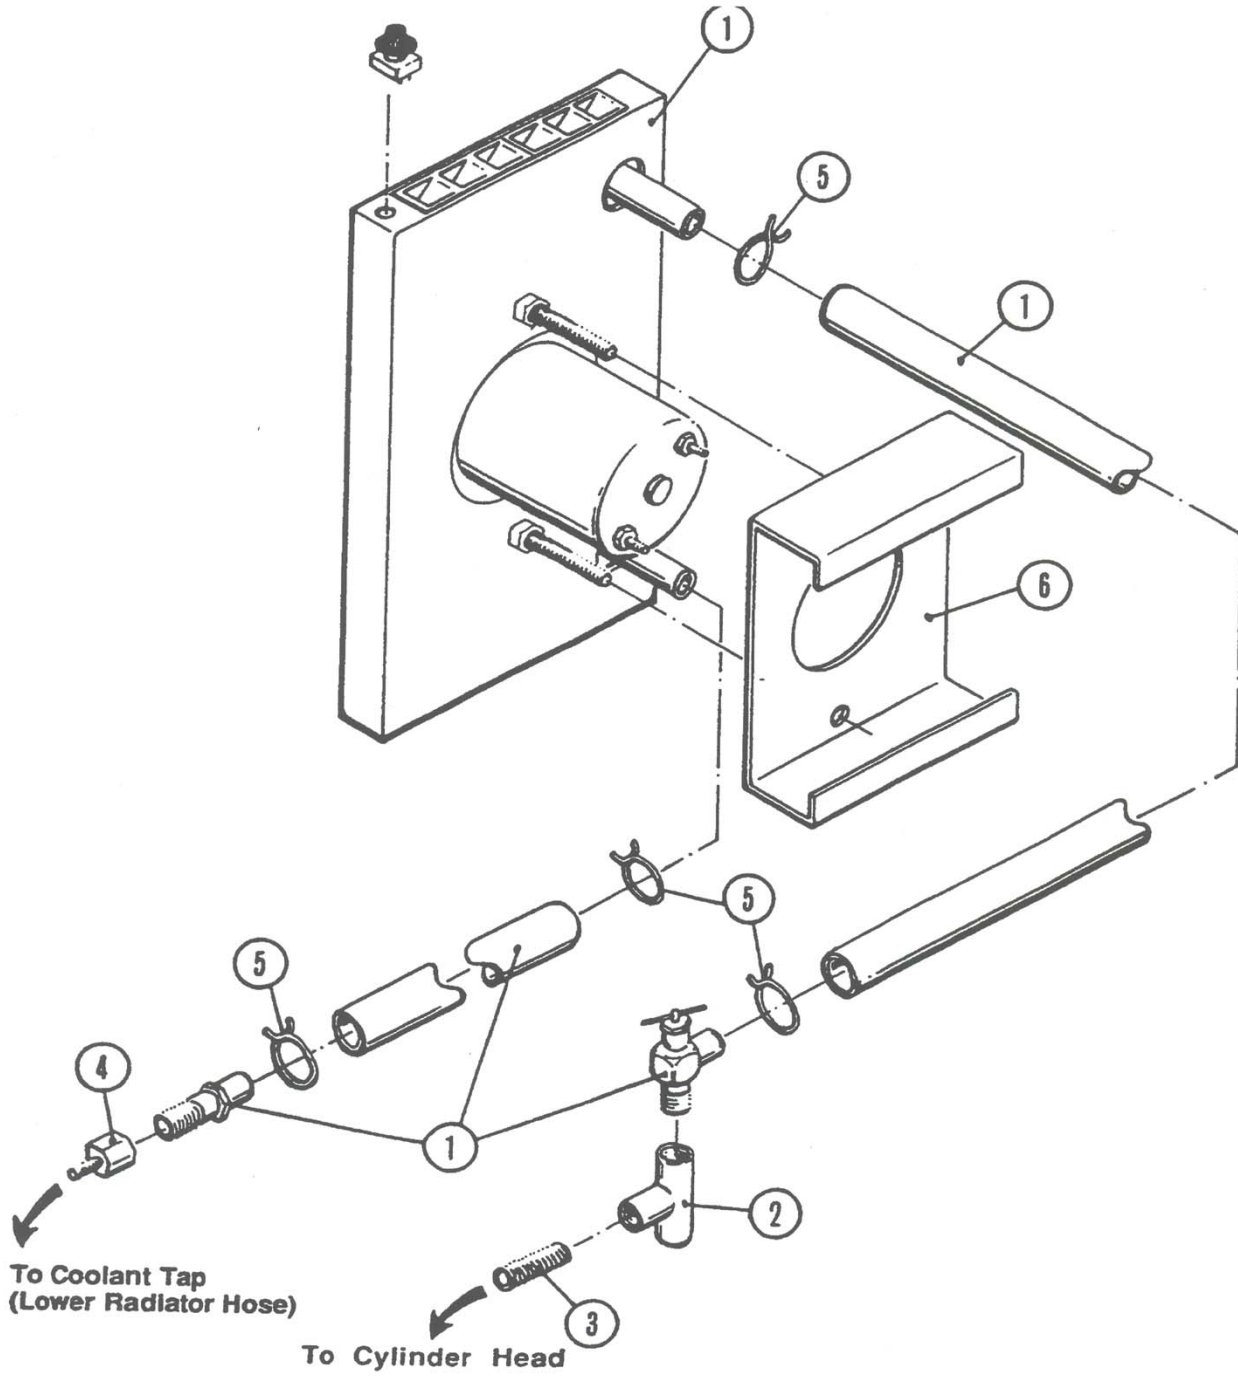

HEATER/DEFROSTER

HEATER/DEFROSTER

REF#	PART#	DESCRIPTION
1	302495	HEATER, CAB
2	303303	FITTING, TEE 3/8 NPT
3	303304	FITTING, NIPPLE 3/8
4	303302	FITTING, REDUCER 3/8 NPT x 1/4 NPT
5	302144	CLAMP, HOSE #6
6	303251	BRACKET, HEATER MOUNT