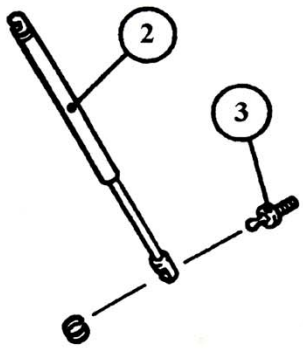

ENGINE COVER

ENGINE COVER

REF#	PART#	DESCRIPTION
1	315836	ASSY - ENGINE COVER (HIGH DUMP)
2	300375	SPRING, GAS, COVER
3	300376	STUD, BALL, GAS SPRING