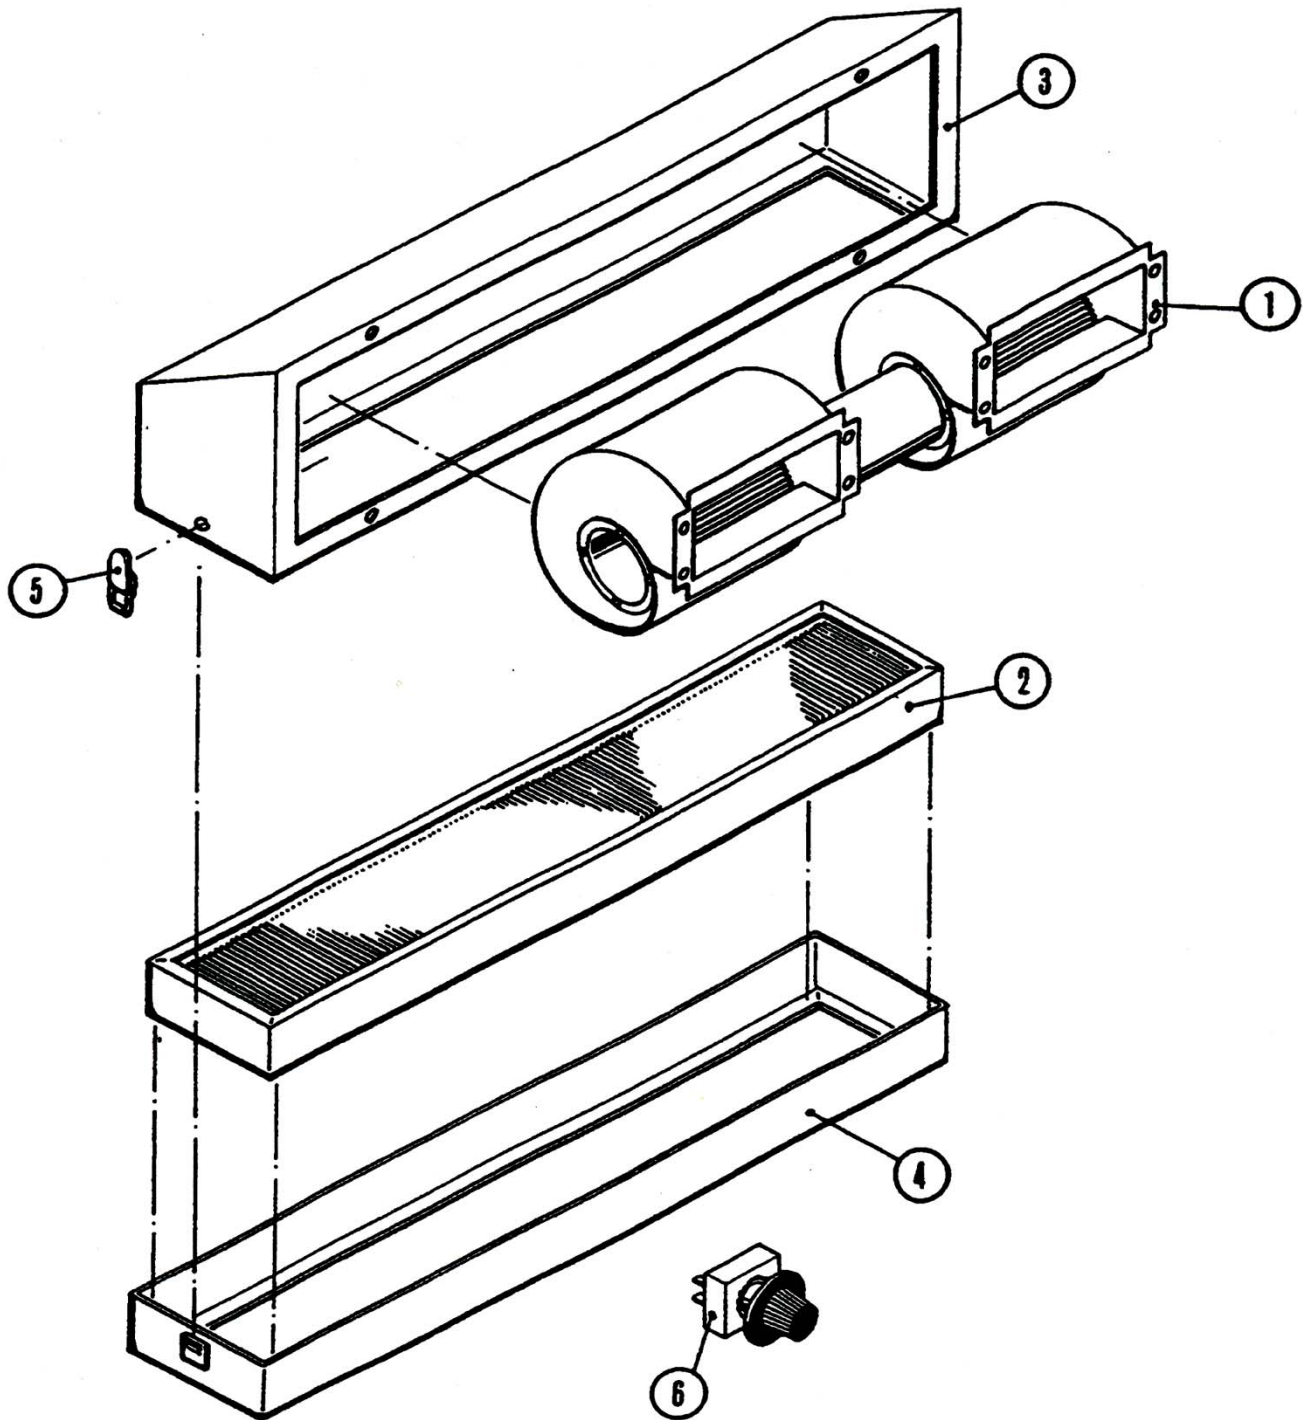

CAB PRESSURIZER

CAB PRESSURIZER

REF#	PART#	DESCRIPTION
1	302934	PRESSURIZER, CAB
2	302936	FILTER, PRESSURIZER
3	303509	HOUSING ASSEMBLY, CAB PRESSURIZER
4	303512	RETAINER ASSEMBLY, FILTER, CAB PRESSURIZER
5	303513	LATCH, CAB PRESSURIZER
6	303072	SWITCH, 3-SPEED