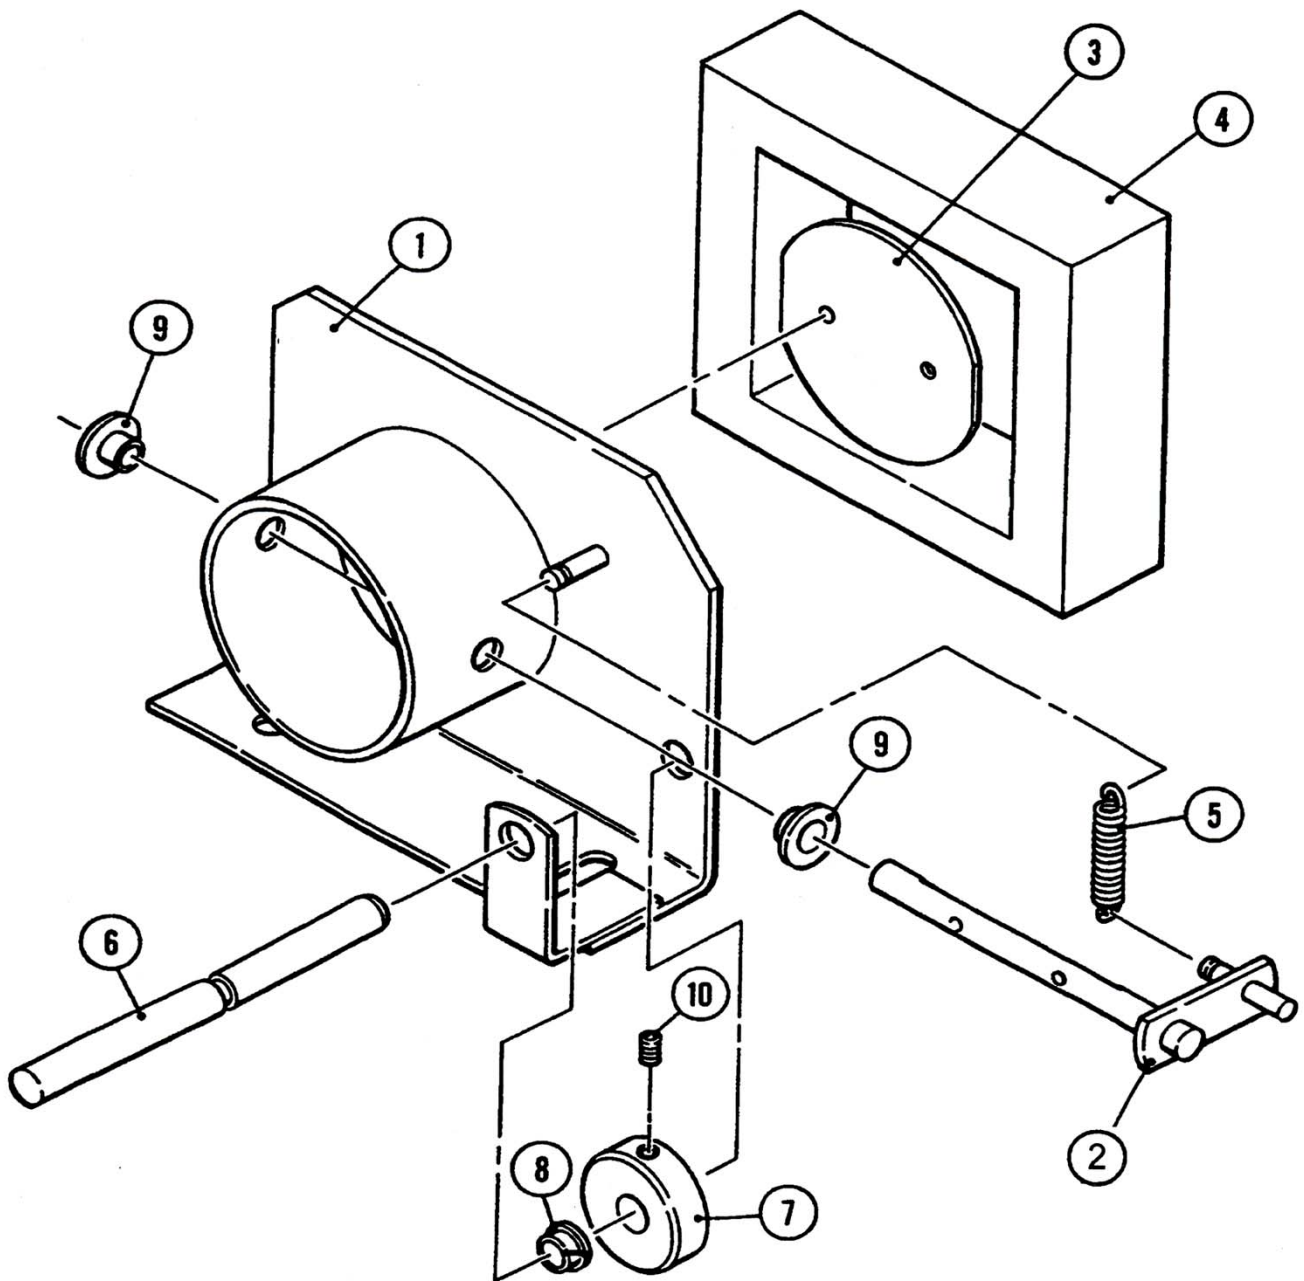

HOPPER - FIRE INDICATOR

REF#	PART#	DESCRIPTION
1	303083	MOUNT ASSEMBLY, FIRE SENSOR
2	303003	SENSOR, FIRE
3	303580	WIRING KIT, HOPPER FIRE WARNING
4	302462	TERMINAL, MALE SNAP PLUG
5	301553	LIGHT, TRASH RELOCATOR
6	302769	EXTINGUISHER, FIRE
7	302521	DECAL, FIRE

HOPPER - SHUTOFF