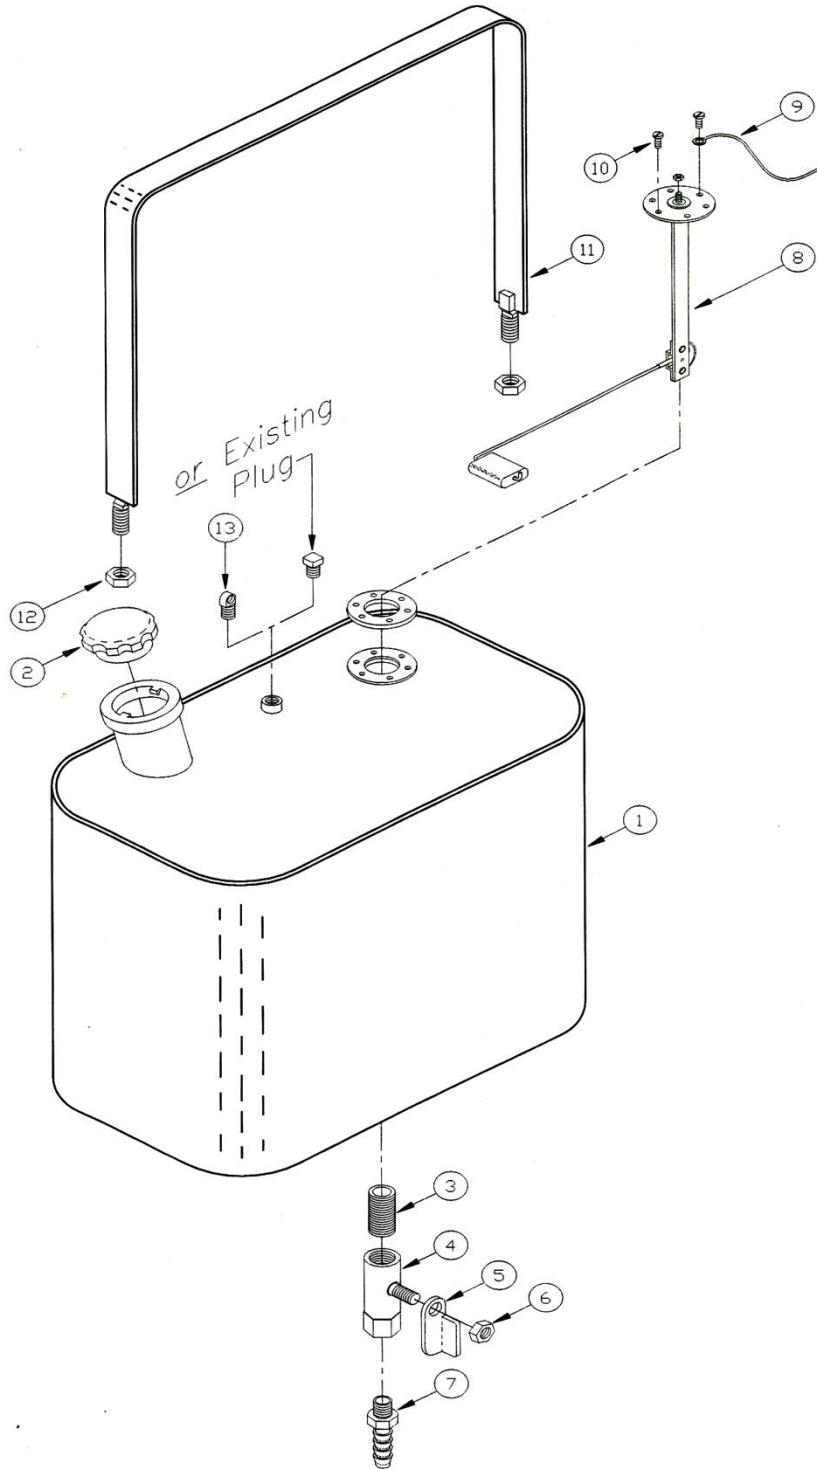

FUEL SYSTEM

FUEL SYSTEM

REF#	PART#	DESCRIPTION
1	317935	TANK - FUEL VERT W/CAP MS/FS
2	300393	CAP - GAS TANK
3	400240	FTG - NIPPLE 1/4 MPT
4	400499	VALVE - MINIATURE 1/4 FPT BALL
5	316146	HANDLE - FUEL SHUTOFF U.L. PNTD
6	400220	NUT - HEX JAM 5/16 - 24 ZP
7	400261	FTG - HOSE BARB 1/4 MPT TO 3/8
8	315646	SENDER - FUEL VERT TANK W/FLOAT
9	301363	ASSY - WIRING HARNESS FUEL GROUND
10	400315	SCR - HEX, #40 - 32 X 0.50 ZP
11	315620	WELD - STRAP GAS TANK
12	400081	NUT - HEX 1/4 - 20 ES ZP
13	303007	DIESEL ONLY