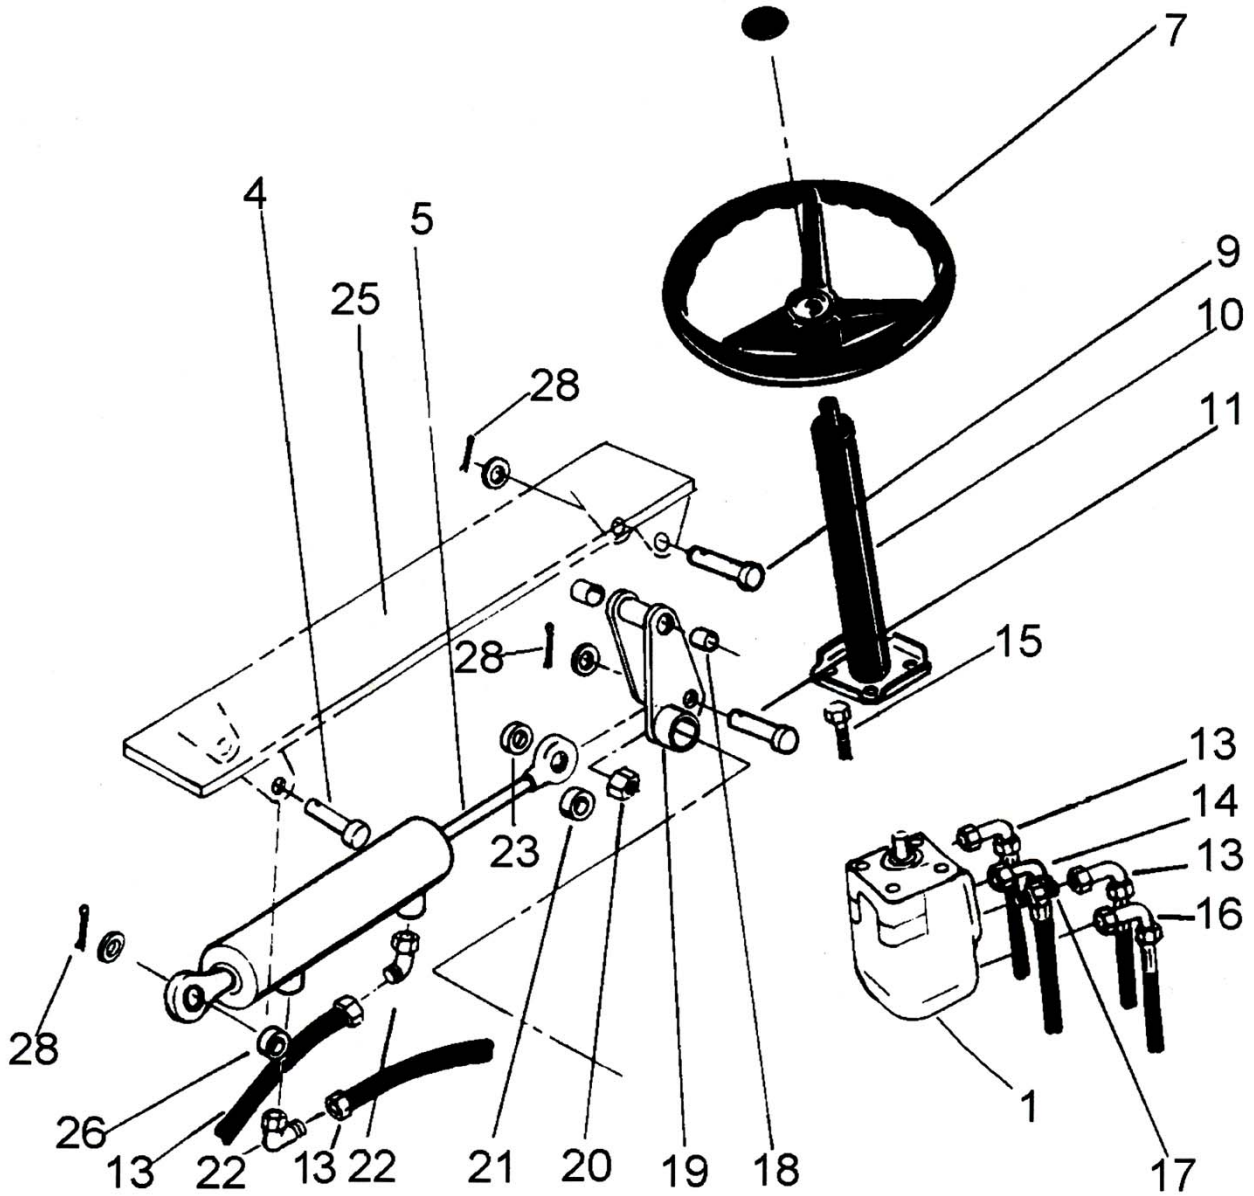

POWER STEERING

STEERING ASSEMBLY (POWER)

REF#	PART#	DESCRIPTION
1	307262	PWR STEERING UNIT - SW/A
4	400439	PIN - CLEVIS 3/4" DIA X 2.0 LONG
5	307311	CYLINDER - STEERING ARMA & POWER
7	318220	STEERING WHEEL - POWER STEERING
9	400437	PIN CLEVIS 1 DIA X 4.5 LONG
10	320640	STEERING COLUMN - POWER STEERING 295MM
11	400438	PIN - CLEVIS 3/4" DIA X 3.5 LONG
13	315943	HOSE - HYD PWR STEERING FEED
14	315942	HOSE - HYD WHEEL MOTOR TO RESERVOIR
15	400030	SCREW - HEX 3/8-16 X 1.0 ZP
16	316593	HOSE - HYD STG UNIT / HY RES PWRS
17	400264	FTG - MALE CONNECTOR 9/16 TO #4
18	300552	BEARING - 1 ID X 1.124 OD X 1.5
19	306937	ASSY - IDLER ARM PWR STG PNTD
20	400188	NUT - HEX JAM 1/2-20 ES
21	306921	SPACER - PS CYL FRT THK PLTD
22	400152	FTG - 90 1/2-20 TO #5
23	306922	SPACER - PS CYL FRT THIN PLTD
25	306926	ASSY - CYL MNT PWR STR FS PNTD
26	307188	SPACER - IMP ISOLATION SW/A
28	400119	PIN - COTTER 3/16 X 1.5 ZP