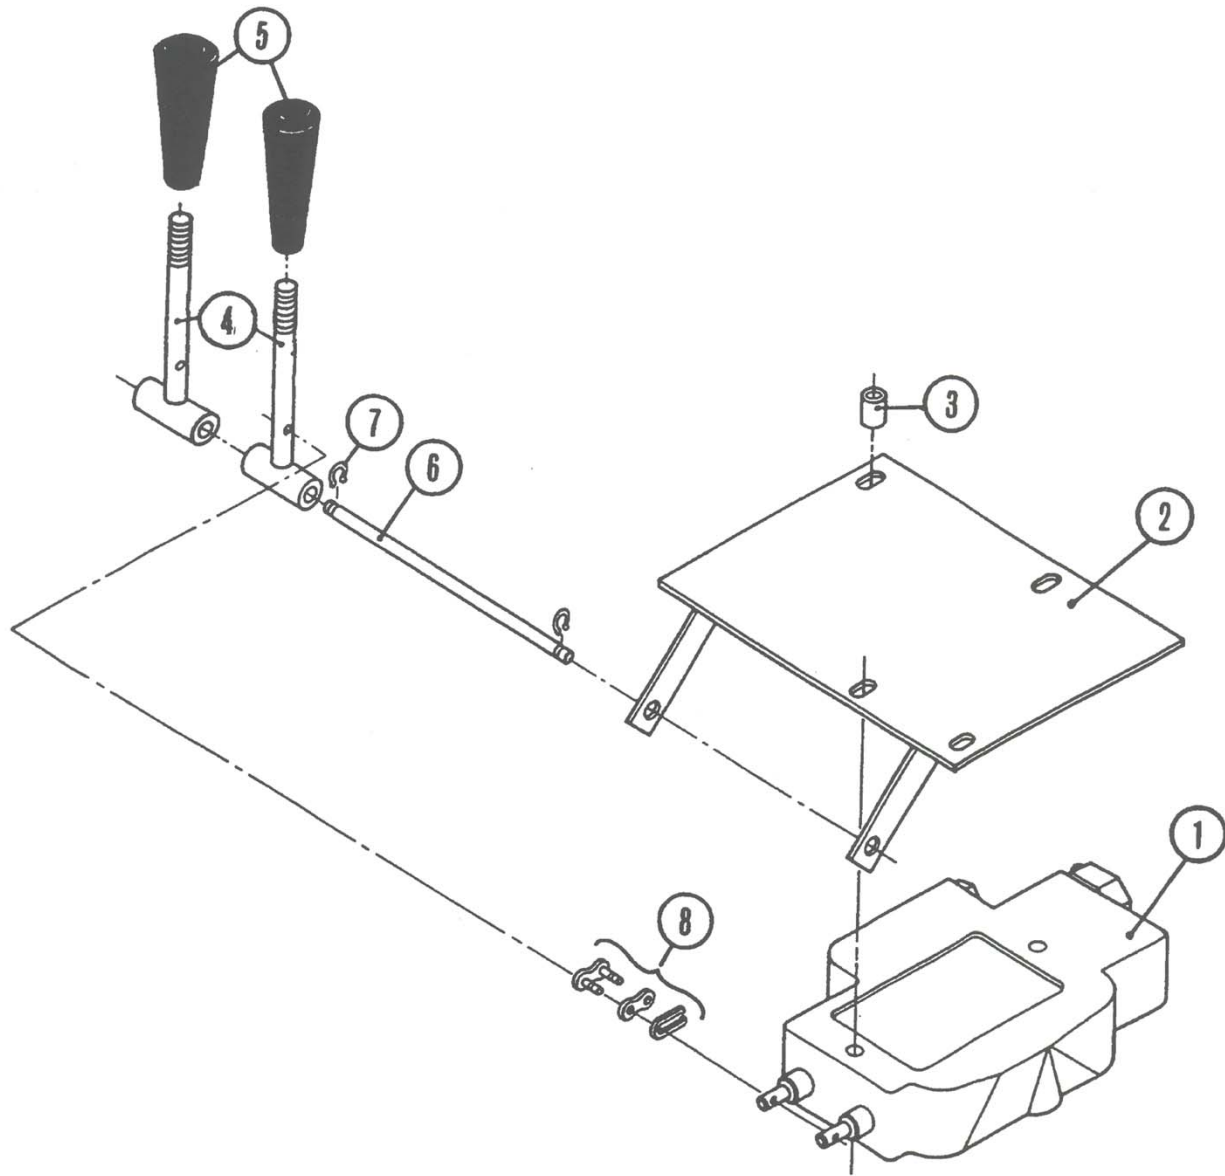

HYDRAULIC VALVE

HYDRAULIC VALVE

REF#	PART#	DESCRIPTION
1	300357	VALVE ASSEMBLY, HYDRAULIC
2	300743	MOUNT ASSEMBLY, VALVE
3	300883	SPACER, CONTROL VALVE
4	300070	LEVER ASSEMBLY
5	300558	KNOB
6	300884	ROD, PIVOT CONTROL VALVE
7	300548	RING, RETAINING
8	300547	LINK ASSEMBLY, CONNECTING