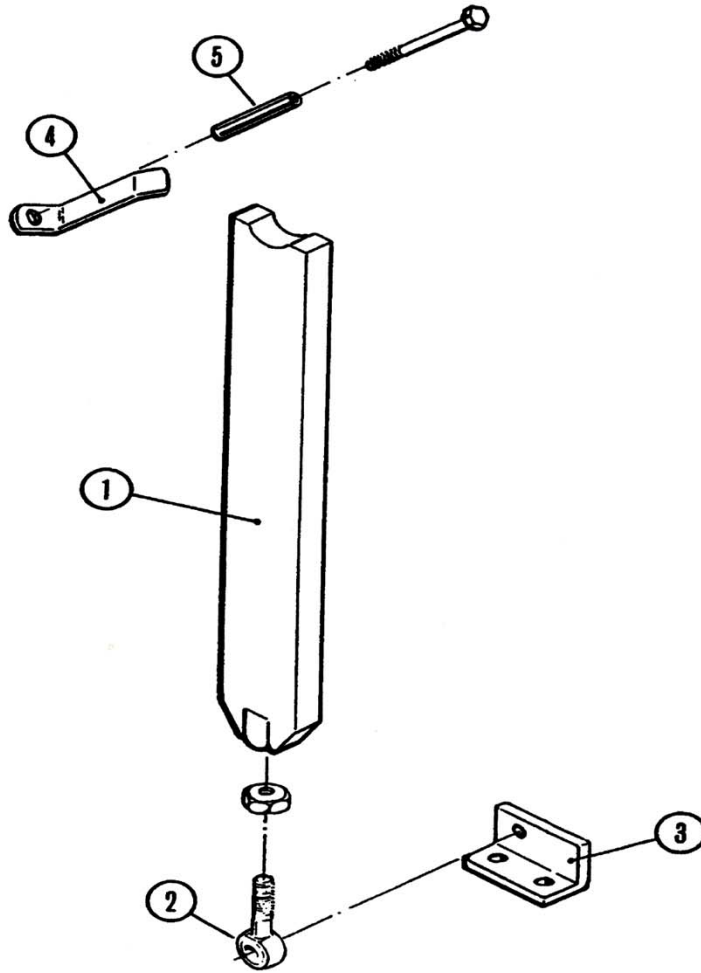

MAIN BROOM

MAIN BROOM

REF#	PART#	DESCRIPTION
1	305795	ARM ASSEMBLY, IDLER
2	305666	RING, RETAINING
3	305667	BEARING, IDLER
4	305642	HUB, IDLER
5	400047	SCREW, SHC, 5/16" - 18 x .75"
6	400116	PIN, CLEVIS, 3/8" x 1.25"
7	301447	CLEVIS
8	400117	PIN, CLEVIS, 3/8" x 1.12"
9	300414	BUSHING, PLASTIC
10	300558	KNOB
11	300675	LEVER ASSEMBLY, LIFT
12	400084	NUT, WING
13	300352	KNOB, LIFT ADJUSTMENT
14	315932	ARM ASSEMBLY, LIFT
15	400113	PIN, CLEVIS, 3/8" x 6.12"
16	302375	ROD, LIFT
17	301285	RETAINER, DRIVE HUB
18	301050	HUB, DRIVE
19	305841	MOUNT ASSEMBLY, MAIN BROOM
20	304899	FITTING, ADAPTER, 3/4" - 16 TO #8
21	400212	FITTING, ADAPTER, 7/16 - 20 TO #4
22	305669	MOTOR, HYDRAULIC, MAIN BROOM

OVERHEAD GUARD

OVERHEAD GUARD

REF#	PART#	DESCRIPTION
1	300785	GUARD ASSEMBLY, TOP , OVERHEAD (PNTD)
2	300763	GUARD ASSEMBLY, RH SIDE, OVERHEAD (PNTD)
3	300762	GUARD ASSEMBLY, LH SIDE, OVERHEAD (PNTD)
4	302708	BRACKET, CORNER, OVERHEAD GUARD (PNTD)
5	400203	WASHER, NEOPRENE .41 x 2.00 O.D.

SAFETY ARM ASSEMBLY

SAFETY ARM ASSEMBLY

REF#	PART#	DESCRIPTION
1	302042	ARM ASSEMBLY, SAFETY
2	300457	BALL JOINT, 5/8" - 18
3	302045	BRACKET, HD SAFETY ARM
4	302076	RET, HD SAFETY ARM
5	302077	HOSE, HD SAFETY ARM

SIDE BROOM

SIDE BROOM

REF#	PART#	DESCRIPTION
1	301676	BRACKET ASSEMBLY, MOUNTING CURB BROOM (HD)
2	300959	GUARD, FRAME
3	300929	ARM ASSEMBLY, CURB BROOM
4	300054	BRACKET, CURB BROOM
5	304953	GUARD ASSEMBLY, CURB BROOM
6	300956	PLATE, MOUNTING, CURB BROOM
7	301560	MOTOR, HYDRAULIC CURB BROOM
8	300875	HUB ASSEMBLY
9	302058	BAR, BRUSH RETAINER
10	301262	PLATE, GIMBAL
11	300465	ISOLATOR, RUBBER
12	300307	BROOM, SIDE (POLY)
	300309	BROOM, SIDE (NYLON)
13	300368	PULLEY, PLASTIC
14	400051	SCREW, HEX HEAD, 5/16 x .50
15	300342	CABLE, CURB BROOM
16	300682	LEVER ASSEMBLY, LIFT, CURB BROOM
17	300558	KNOB, CURB BROOM
18	300203	BAR, CABLE
19	300036	PIVOT ASSEMBLY, LIFT LEVER
20	300414	BUSHING, PLASTIC MAIN BROOM
21	400115	PIN, CLEVIS, 3/8 x 3.00