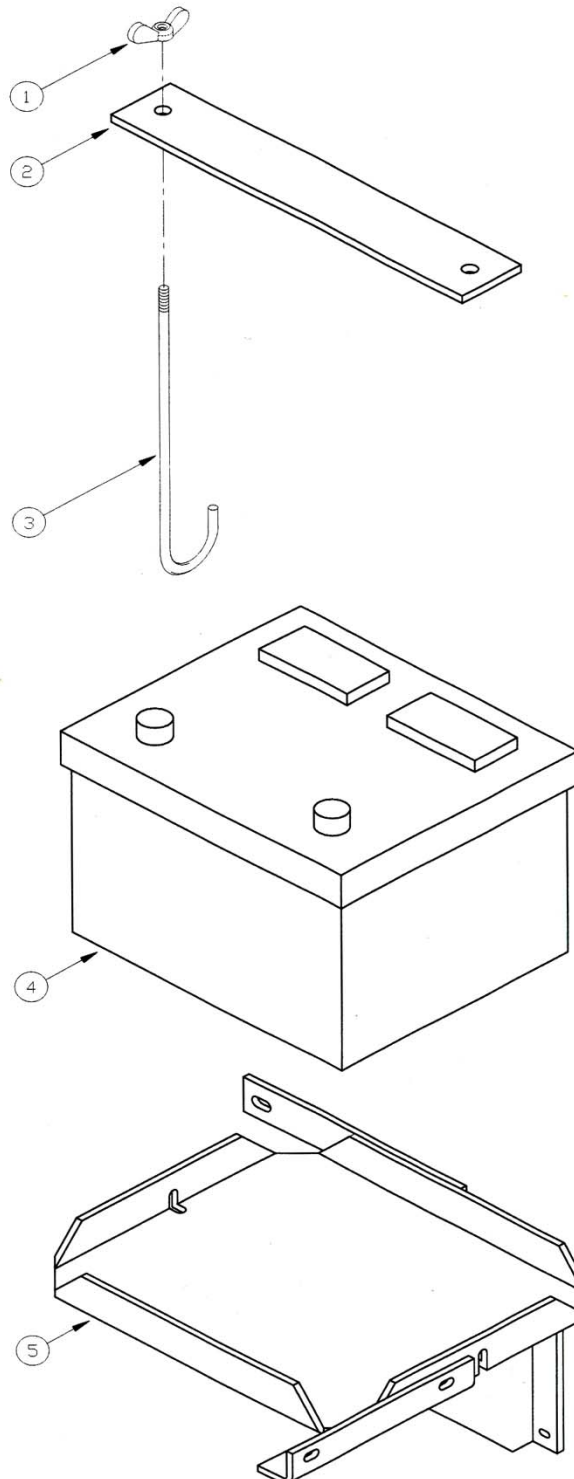

AXLE, BRAKES, AND WHEELS

030PL001

AXLE, BRAKES, AND WHEELS

REF#	PART#	DESCRIPTION
1	315936	WELD - FRONT AXLE 7X
2	300523	SHOE - BRAKE W/ LINING
3	300787	HUB, FRONT WHEEL
4	303673	SPACER - FNT TIRE MICHELIN PTD
5	300467	BEARING, BALL, 2.44 x 1.18 I.D.
6	300473	RING, RETAINER INTERNAL
7	300369	CAP, HUB
8	300415	STUD, WHEEL HUB
9	301519	SPRING, EXTENSION BRAKE SHOE
10	300876	SPACER - AXLE FRONT MACH & PLTD
11	316057	NUT - WHEEL LUG
12	300410	BUSHING, 1.00 O.D. x .87 I.D.
13	301518	SPRING, COMPRESSION BRAKE SHOE
14	300484	RING, RETAINER EXTENSION, .87
15	301517	SPRING, EXTENSION BRAKE LEVER
16	300870	LEVER ASSEMBLY, BRAKE
17	300203	BAR, CABLE
18	400118	PIN, CLEVIS, 5/16 x .88
19	400185	PIN, CLEVIS, 5/16 x 1.25
20	300202	BAR, CABLE ADJUSTMENT
21	300412	CABLE, BRAKE
22	300367	PULLEY, BRAKE
23	300035	SPACER, BRAKE PULLEY
24	300209	RETAINER, CABLE
25	300955	BRACKET, BRAKE PULLEY
26	300462	CLEVIS, CABLECRAFT AC-218
27	300132	ARM ASSEMBLY, BRAKE
28	400115	PIN, CLEVIS 3/8 x 3.00
29	303718	LOCK ASSEMBLY, BRAKE PEDAL
30	300058	LOCK ASSEMBLY, BRAKE
31	300413	PAD, BRAKE PEDAL
32	317397	ASSY - TIRE SOLID 18"
33	300414	BUSHING, PLASTIC MAIN BROOM
34	301522	SPRING, EXTENSION BRAKE ARM
35	400116	PIN, CLEVIS, 3/8 x 1.25
36	400118	PIN, CLEVIS, 5/16 x .88
37	303716	ARM ASSEMBLY, BRAKE PEDAL
38	303723	ROLLER, BRAKE ARM
39	400069	NUT- HEX 5/16 - 24 ZP
40	400120	PIN - COTTER 5/32 X 2.00 ZP
41	400006	SCR - BUT, 5/8 - 11 X 1.00, SOC
42	400060	SCR - THM #8 - 32 X 3.00 SS
43	400082	NUT - HEX #8 - 32 ES ZP
44	400011	SCR - FLT, 5/8 - 11 X 1.00, SOC ZP

BATTERY

200PL001

BATTERY

REF#	PART#	DESCRIPTION
1	400085	NUT, WING, 1/4 - 20
2	301076	HOLD DOWN, BATTERY
3	301079	ROD, BATTERY TIE-DOWN
4	300440	BATTERY, GAS ENGINE
5	315928	MOUNT ASSEMBLY, BATTERY
	301384	CABLE ASSEMBLY, BATTERY, POSITIVE (NOT SHOWN)
	301385	CABLE ASSEMBLY, BATTERY, NEGATIVE (NOT SHOWN)