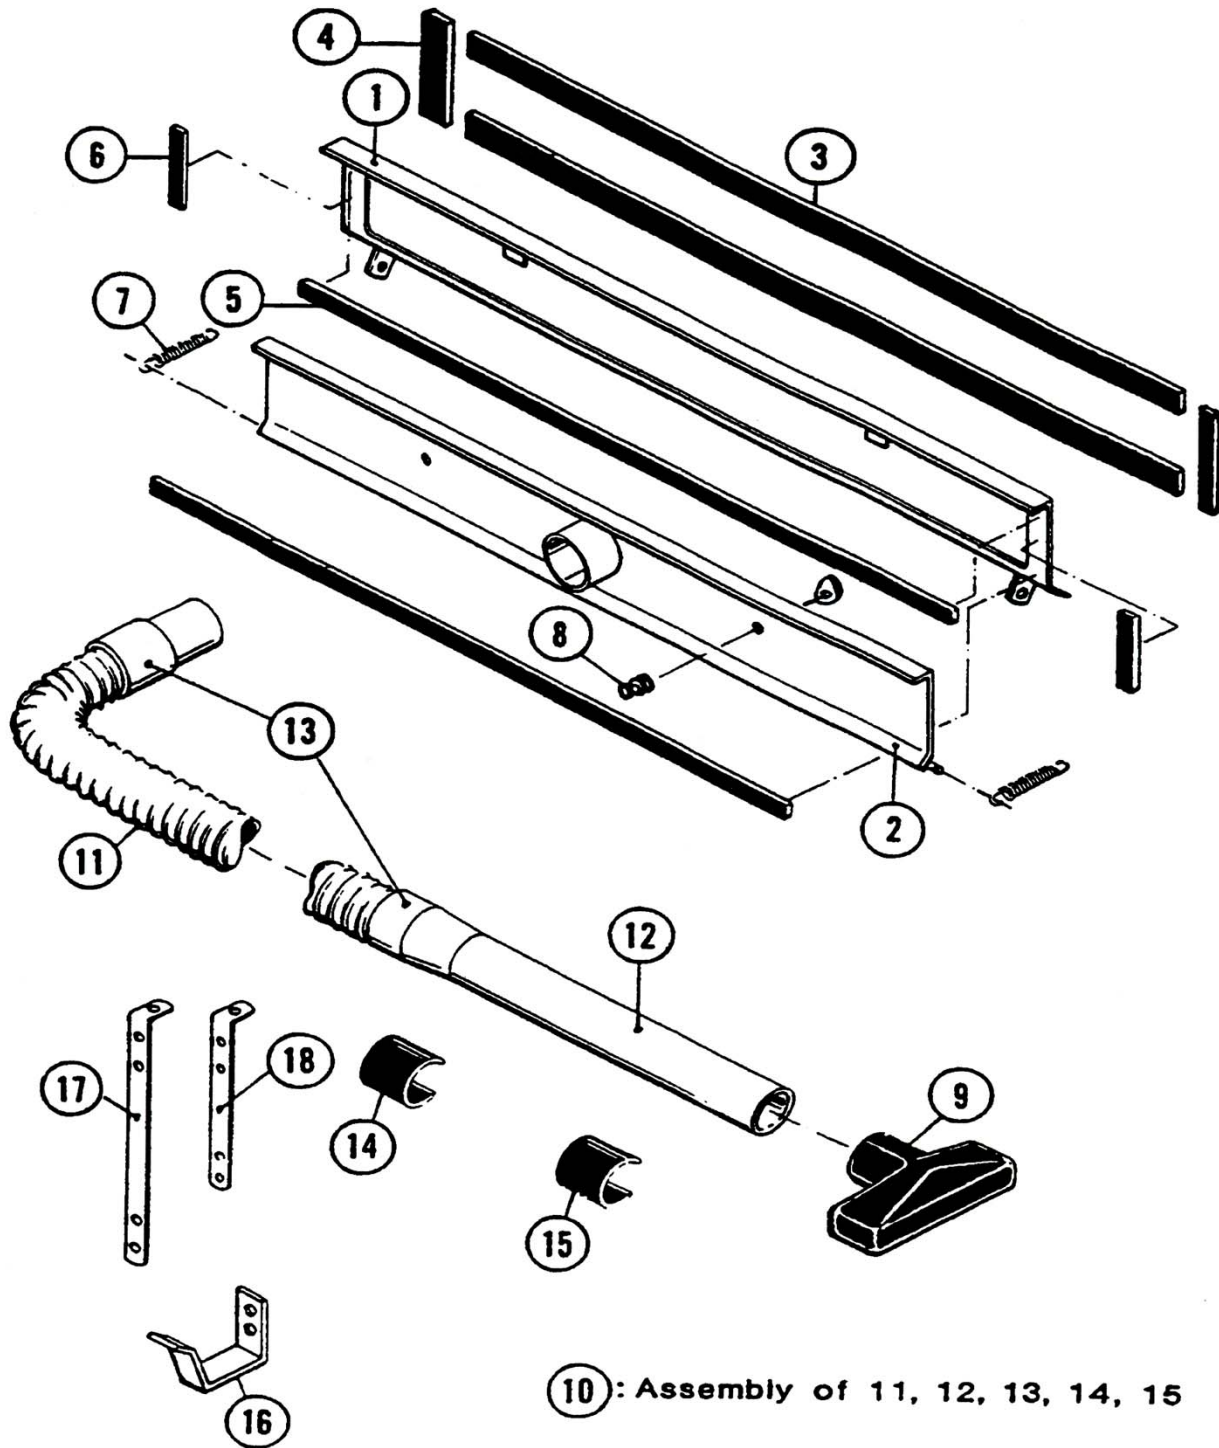

VACUUM WAND

10: Assembly of 11, 12, 13, 14, 15