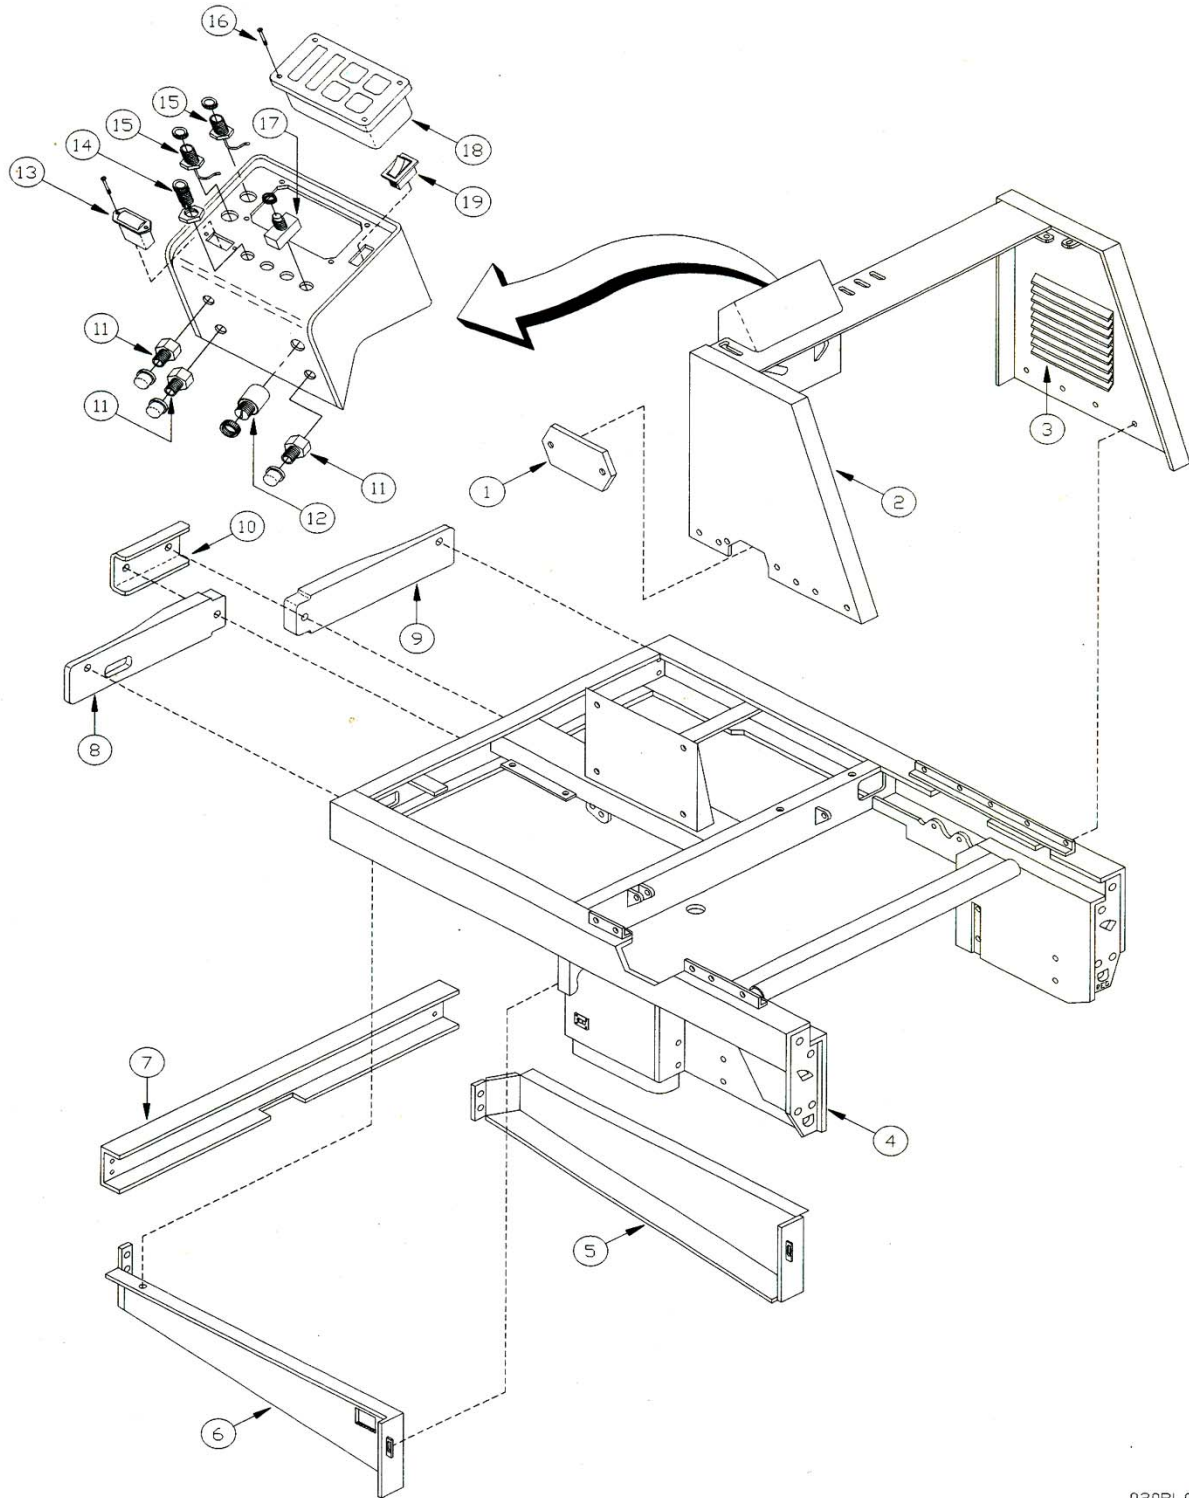

FRAME

020PL001

FRAME

REF#	PART#	DESCRIPTION
1	315359	WELD -PUMP COVER SW/7X
2	315956	WELD - LINTEL FS HD TILT STEERI
3	303150	ASSY - RADIATOR GRILLE PNTD
4	305825	ASSY- FRAME WB FS TYA PNTD
5	301240	ASSY - LH SIDE SKIRT PNTD
6	301238	ASSY - RH SIDE SKIRT PNTD
7	315986	SKIRT - REAR 7X
8	301044	COUNTERWEIGHT - RH PNTD
9	301046	COUNTERWEIGHT - LH PNTD
10	301337	COVER - CTR WT PNTD FS
11	300441	SWITCH - MOMENTARY STARTER
12	316100	SWITCH - IGNITION W/O ACC 3-POS
13	315336	HOURMETER - HOBBS 85094-12
14	300444	FUSE HOLDER
15	301553	LIGHT - TRASH RELOCATOR
16	400724	SCR - FHC #10 - 32 X .75 LG
17	300811	ASSY - BUMPER EXT FS PNTD
18	315914	GAUGE PANEL - STEWART WARNER 4GC
19	300442	SWITCH - ROCKER LIGHTS