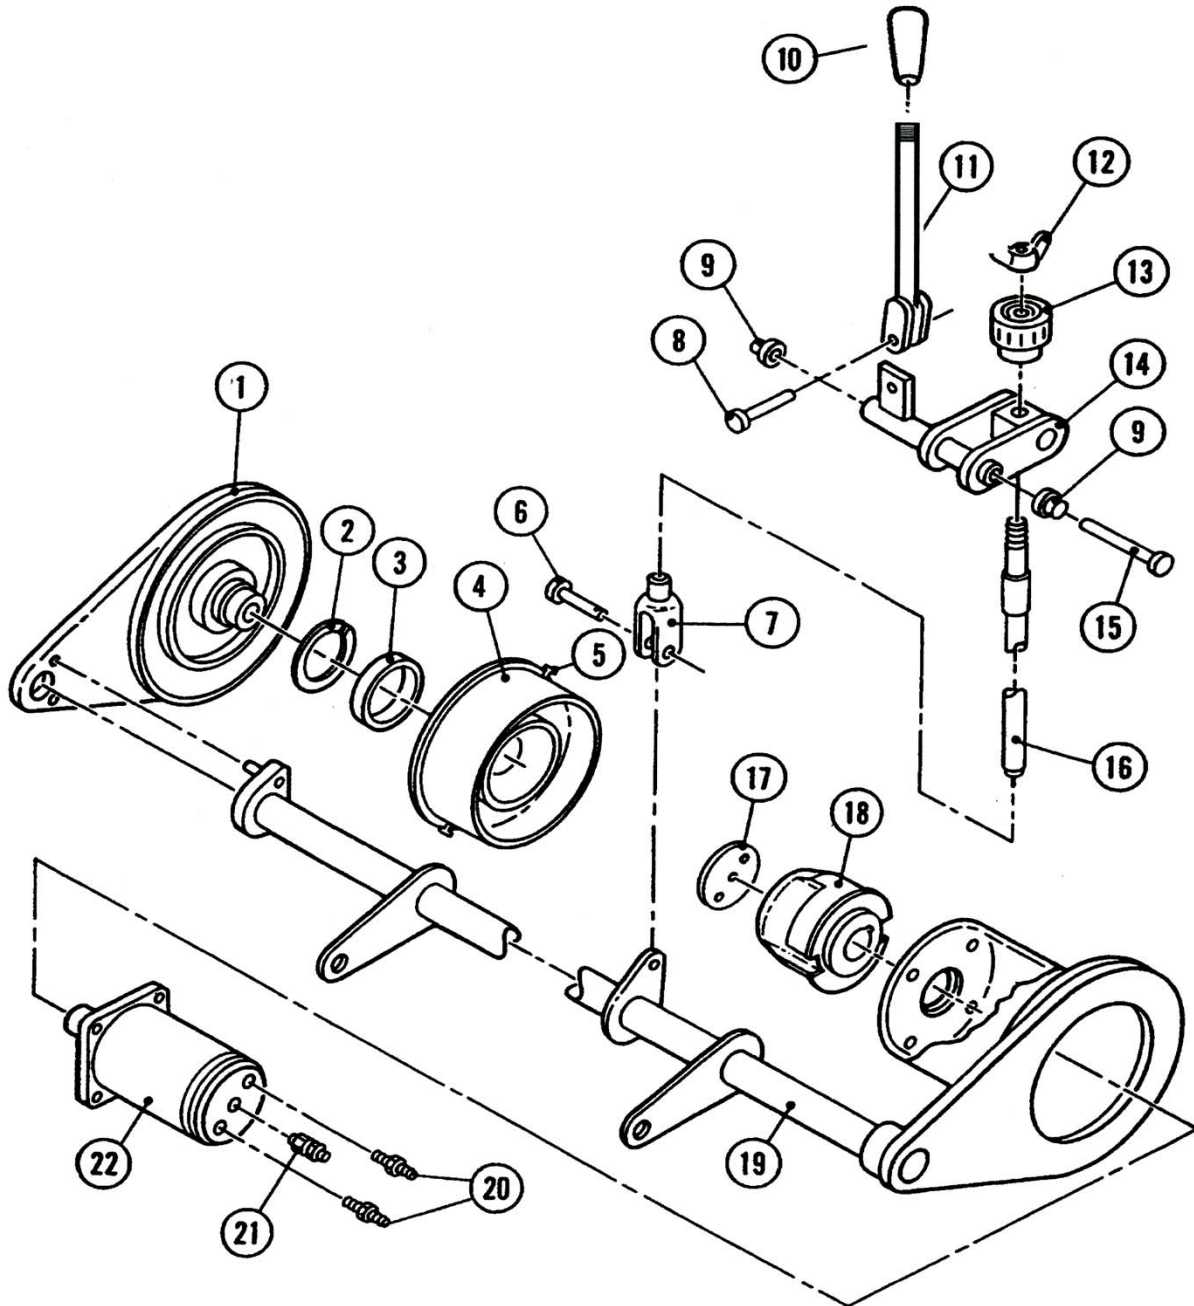

MAIN BROOM

MAIN BROOM

REF#	PART#	DESCRIPTION
1	305795	ARM ASSEMBLY, IDLER
2	305666	RING, RETAINING
3	305667	BEARING, IDLER
4	305642	HUB, IDLER
5	400047	SCREW, SHC, 5/16" - 18 x .75"
6	400116	PIN, CLEVIS, 3/8" x 1.25"
7	301447	CLEVIS
8	400117	PIN, CLEVIS, 3/8" x 1.12"
9	300414	BUSHING, PLASTIC
10	300558	KNOB
11	300675	LEVER ASSEMBLY, LIFT
12	400084	NUT, WING
13	300352	KNOB, LIFT ADJUSTMENT
14	315932	ARM ASSEMBLY, LIFT
15	400113	PIN, CLEVIS, 3/8" x 6.12"
16	302375	ROD, LIFT
17	301285	RETAINER, DRIVE HUB
18	301050	HUB, DRIVE
19	305841	MOUNT ASSEMBLY, MAIN BROOM
20	304899	FITTING, ADAPTER, 3/4" - 16 TO #8
21	400212	FITTING, ADAPTER, 7/16 - 20 TO #4
22	305669	MOTOR, HYDRAULIC, MAIN BROOM