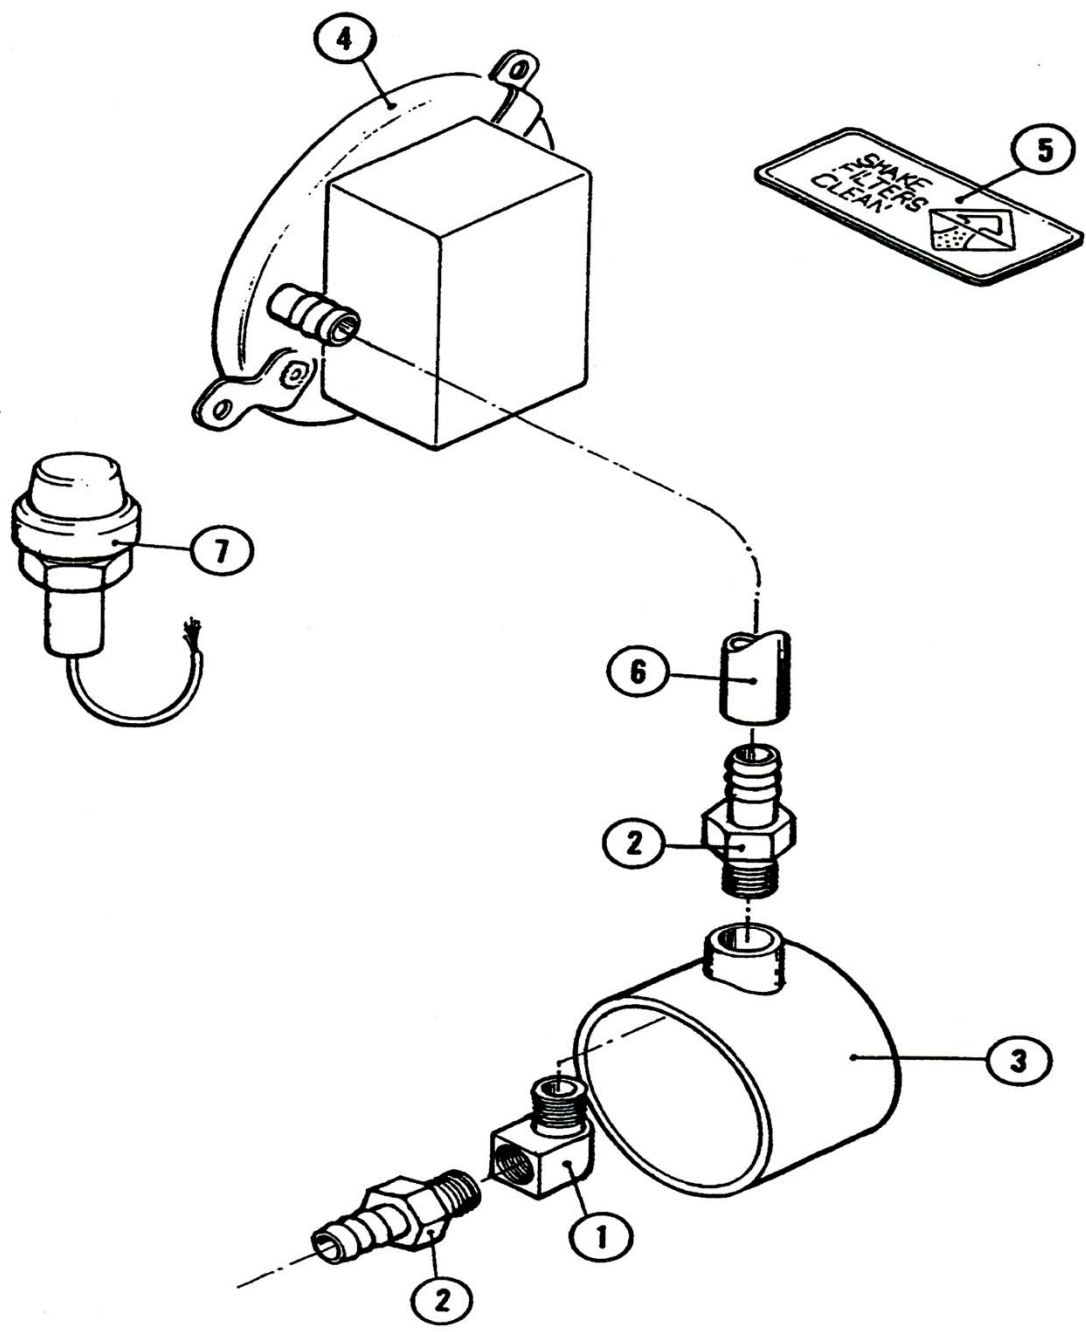

HOPPER - CLOGGED FILTER INDICATOR

HOPPER - CLOGGED FILTER INDICATOR

REF#	PART#	DESCRIPTION
1	400260	FITTING, 90 DEG. 1/4 NPT x 1/4 NPT
2	400261	FITTING, HOSE BARB 3/8 NPT x 5/16 HOSE
3	303515	MOUNT ASSEMBLY, CLOGGED FILTER
4	303327	VACUUM, SWITCH
5	302518	DECAL, FILTER (DIRTY)
6	303516	HOSE, CLOGGED FILTER
7	301553	LIGHT, RTR