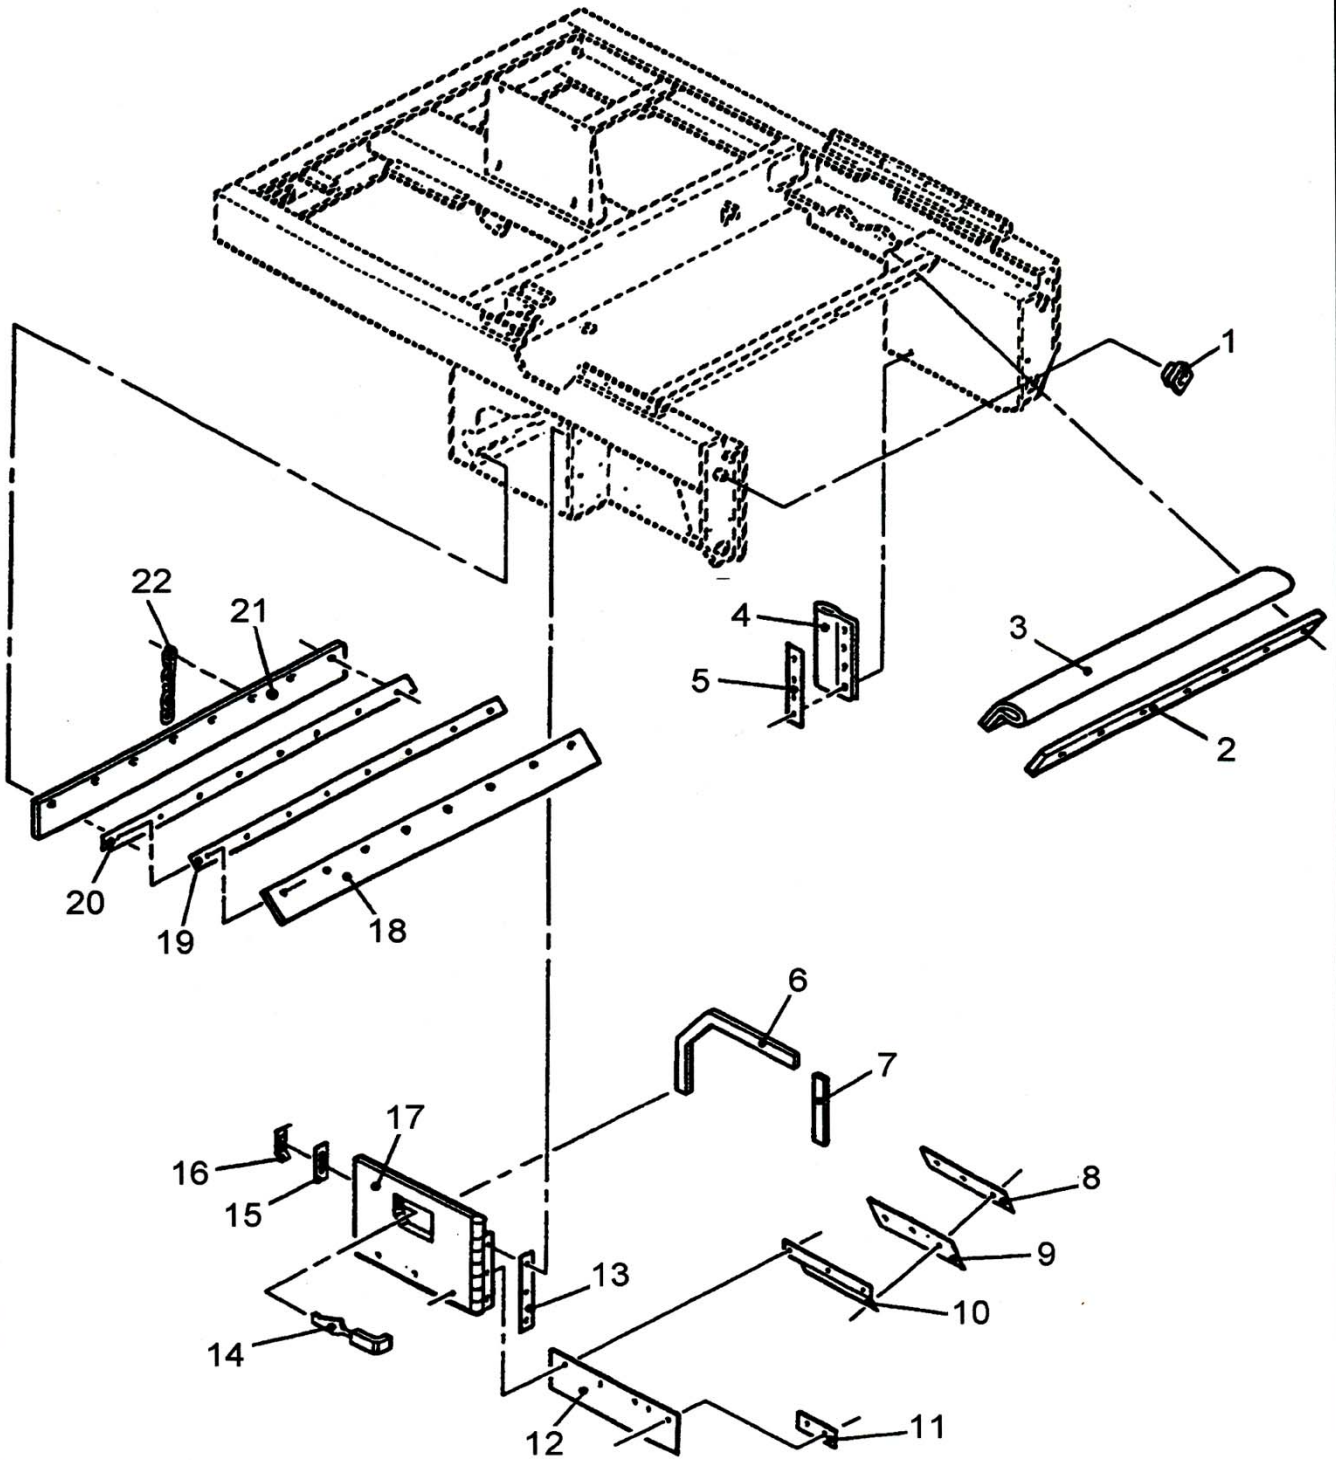

FRAME

FRAME

REF#	PART#	DESCRIPTION
1	301168	EDGING, CURB BROOM
2	300949	STRAP, HOPPER FRAME
3	300190	SEAL, HOPPER FRAME
4	315957	SEAL, HOPPER, SIDE
5	300150	RETAINER, SIDE SEAL
6	300549	GASKET, BROOM DOOR
7	309279	GASKET, FRONT, BROOM DOOR
8	306380	STRAP, FLAP, INNER BROOM DOOR
9	315958	FLAP, INNER, BROOM DOOR
10	306378	MOUNT, INNER BROOM DOOR FLAP (RH)
	306379	MOUNT, INNER BROOM DOOR FLAP (LH)
11	305868	STRAP, INNER BROOM DOOR FLAP
12	315959	FLAP, BROOM DOOR
13	300888	SPACER, BROOM DOOR
14	305865	HANDLE, BROOM DOOR (RH)
	305864	HANDLE, BROOM DOOR (LH)
15	305869	SEAL, BROOM DOOR LATCH
16	305866	RETAINER, SEAL, BROOM DOOR LATCH
17	305854	DOOR ASSEMBLY, MAIN BROOM (RH)
	305855	DOOR ASSEMBLY, MAIN BROOM (LH)
18	315960	SKIRT, INNER
19	305801	STRAP, SKIRT, INNER
20	305802	ANGLE, SKIRT
21	315961	SKIRT, OUTER
22	301648	CHAIN, GROUNDING