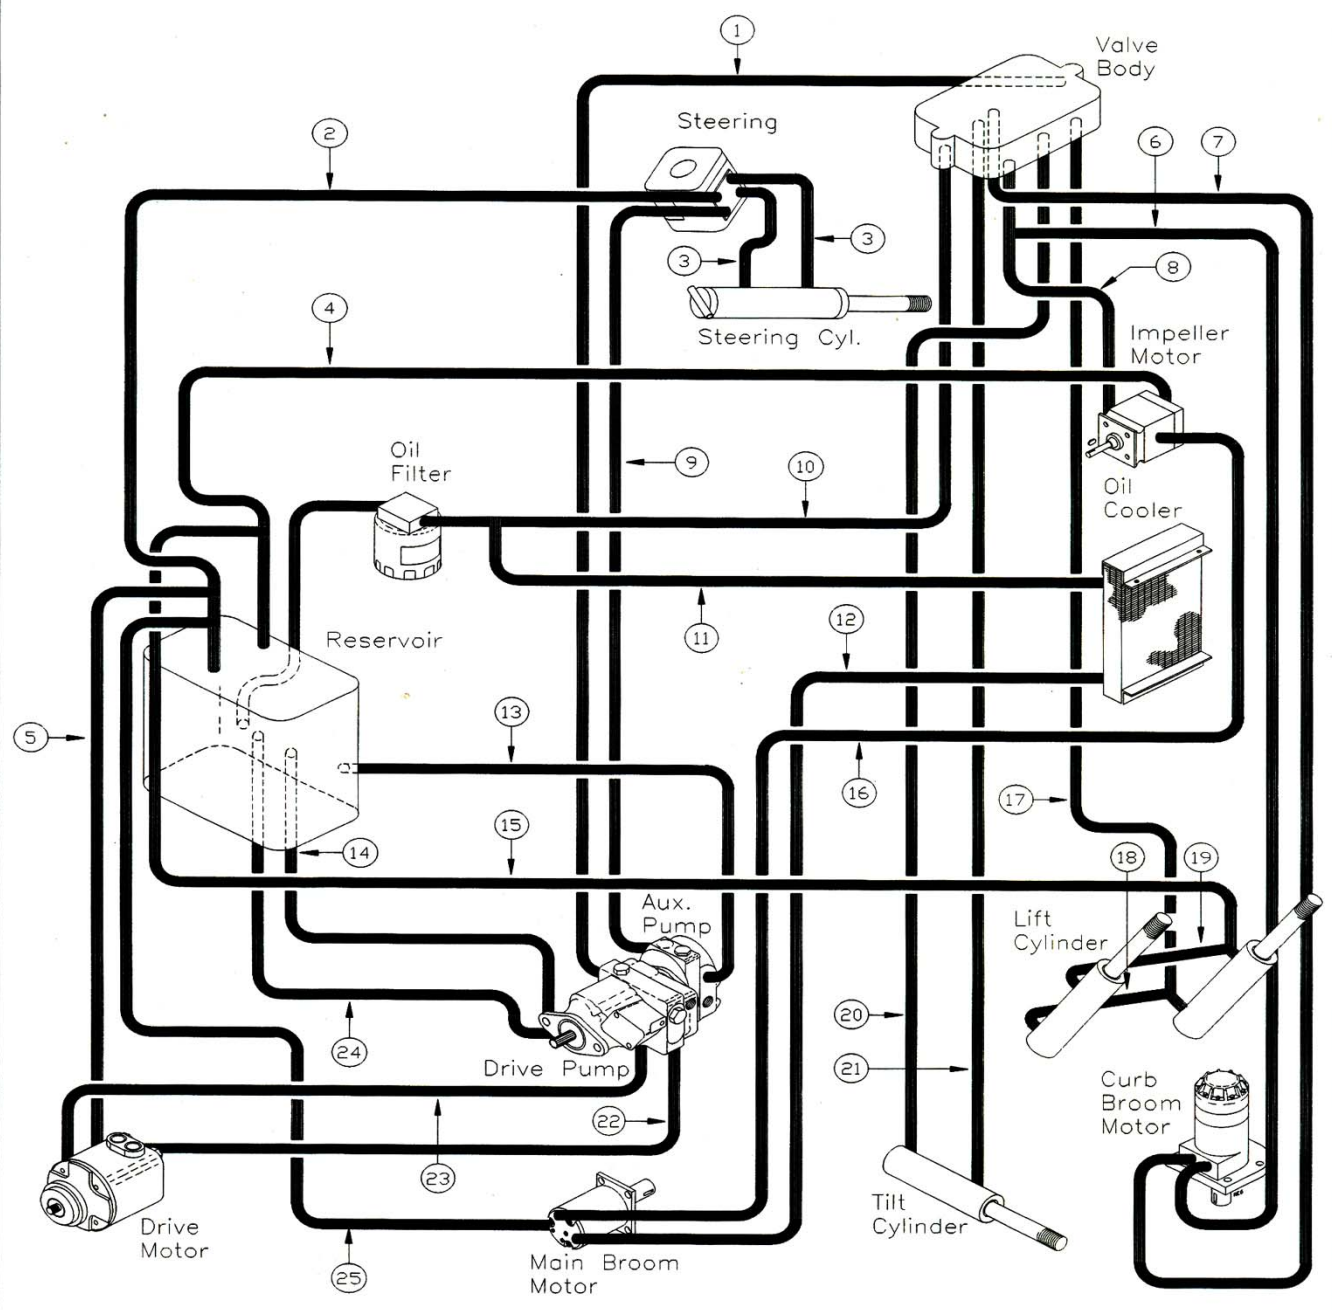

HOPPER - SHUTOFF

HYDRAULIC HOSES

080PL001

HOPPER - SHUTOFF

REF#	PART#	DESCRIPTION
1	304105	MOUNT ASSEMBLY, GASKET
2	304104	DAMPER ASSEMBLY
3	304103	DAMPER, GASKET MOUNT
4	300193	GASKET
5	304160	SPRING
6	304101	ROD, GASKET MOUNT
7	304097	SPACER, GASKET MOUNT
8	304017	BUSHING, NYLON
9	300414	BUSHING, PLASTIC
10	400341	SCREW, SSCP, #8-32 x .44