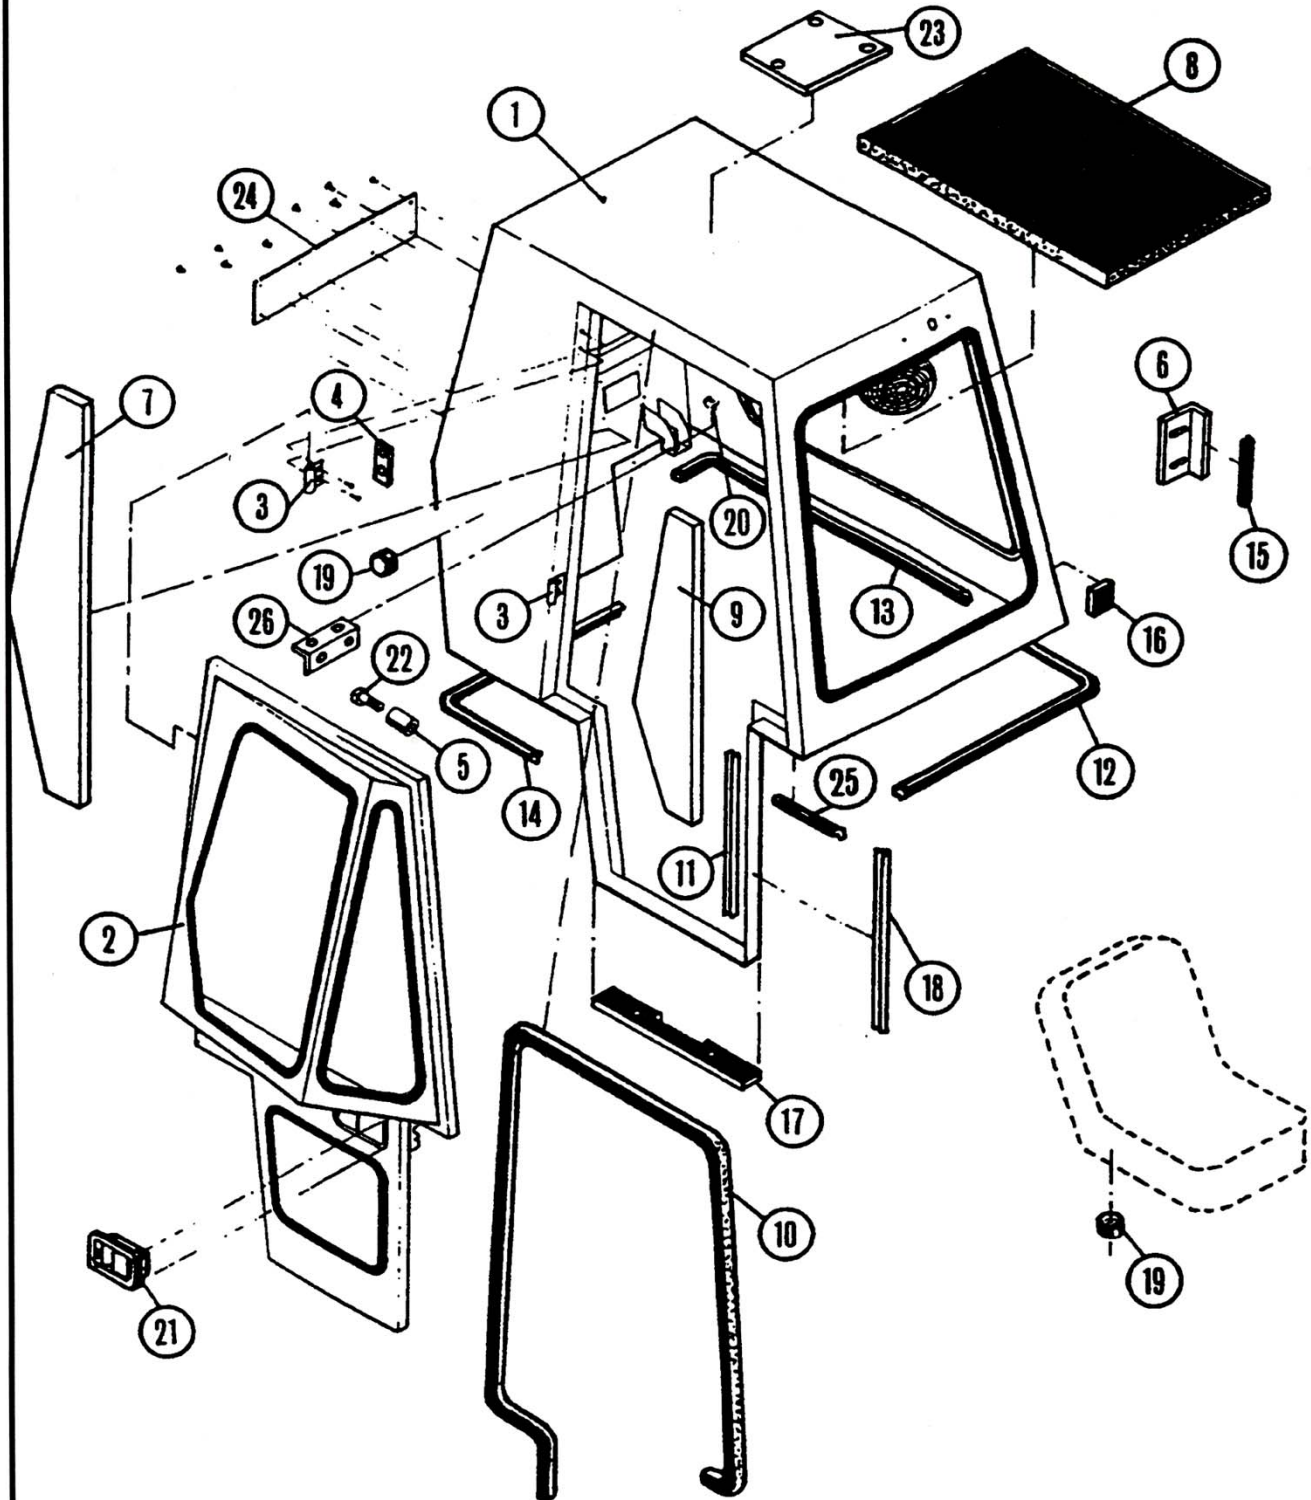

BATTERY

200PL001

BATTERY

REF#	PART#	DESCRIPTION
1	400085	NUT, WING, 1/4 - 20
2	301076	HOLD DOWN, BATTERY
3	301079	ROD, BATTERY TIE-DOWN
4	300440	BATTERY, GAS ENGINE
5	315928	MOUNT ASSEMBLY, BATTERY
	301384	CABLE ASSEMBLY, BATTERY, POSITIVE (NOT SHOWN)
	301385	CABLE ASSEMBLY, BATTERY, NEGATIVE (NOT SHOWN)

CAB

CAB

REF#	PART#	DESCRIPTION
1	315350	FRAME ASSEMBLY, CAB
2	302908	DOOR ASSEMBLY, CAB
3	302877	HINGE ASSEMBLY
4	302875	SPACER, CAB
5	302857	STRIKER, LATCH, CAB
6	302882	PLATE, CAB FILLER
7	302895	INSULATION, CAB DOOR
8	302888	INSULATION, CAB ROOF
9	302887	INSULATION, CAB DOOR
10	302919	SEAL, CAB DOOR
11	302922	SEAL, CAB DOOR POST
12	302923	SEAL, CAB, BOTTOM FRONT
13	302924	SEAL, CAB, BOTTOM LEFT HAND
14	302925	SEAL, CAB BOTTOM REAR
15	302926	SEAL, CAB, FILLER PLATE
16	302928	GASKET, FRAME, SHORT
17	302929	SEAL, CAB, FOOT PLATE
18	302927	GASKET, CAB FRAME
19	302482	BUMPER, SEAT MOUNT
20	300465	MOUNT, ISOLATION
21	302301	LATCH, CAB
22	302932	BOLT, CAB LATCH
23	303152	PLATE, CAB LIGHT COVER
24	303153	PLATE, CAB PRESSURIZER
25	303141	GASKET, CAB FRAME LINTEL
26	303293	BRACKET, SUP SUB SEAT MOUNT