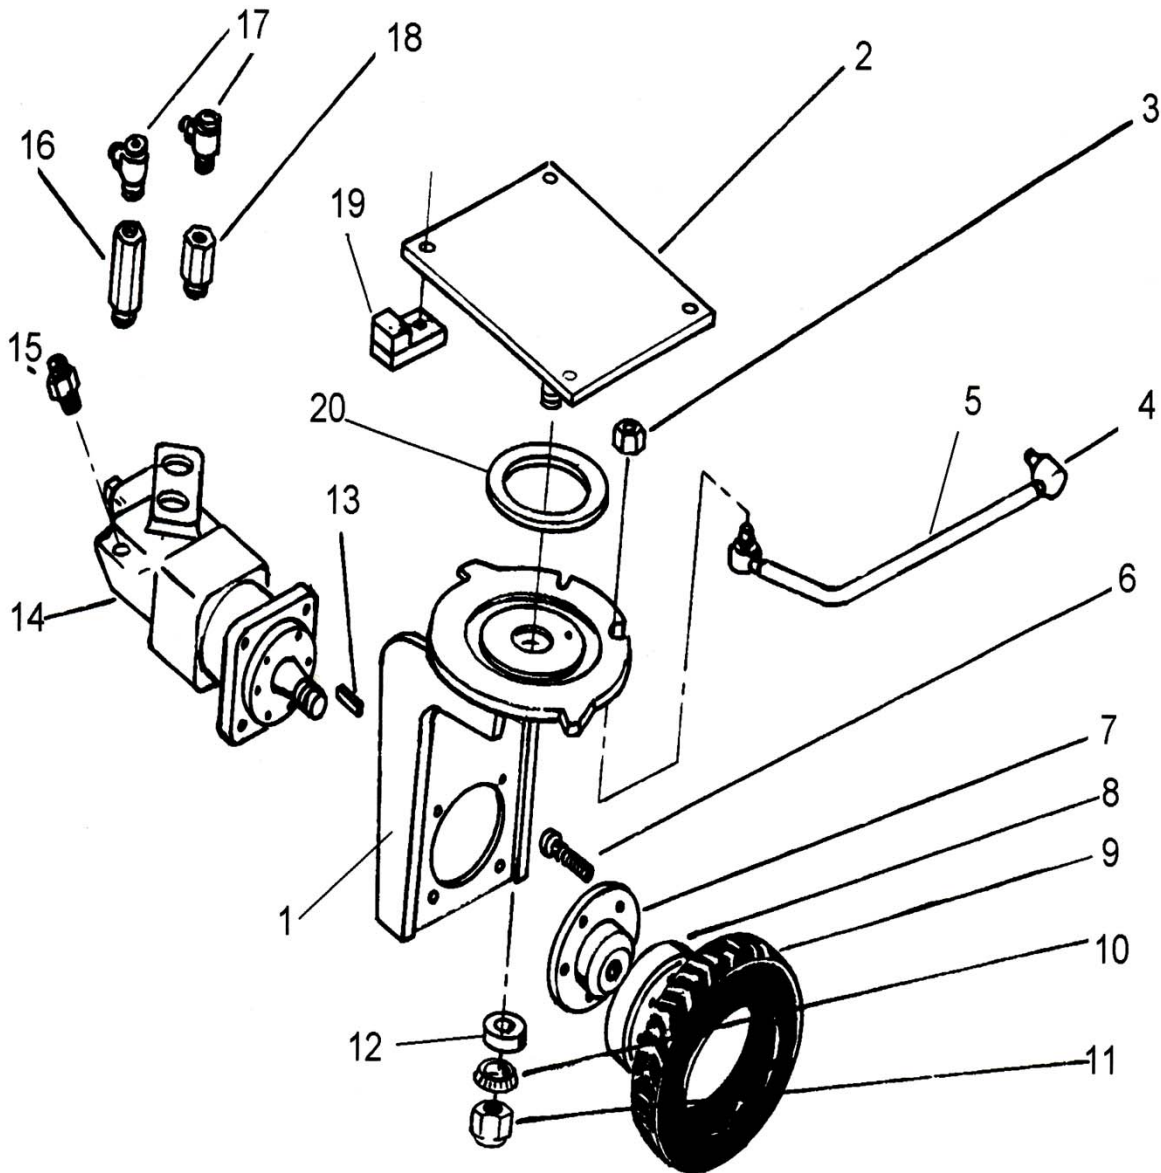

STEERING FORK AND DRIVE TIRE

REF#	PART#	DESCRIPTION
1	315939	ASSY - STEERING FORK PNTD
	316128	PAD - PRELOAD (install between fork mnt & frame)
2	300153	ASSY - FORK PIVOT PLT PNTD
3	400188	NUT - HEX JAM 1/2-20 ES ZP
4	300466	BALL JOINT - STEERING
5	303205	ASSY - STEERING LINK PNTD
6	316059	STUD - WHEEL HUB REAR
	316057	NUT - WHEEL LUG
7	301018	HUB - REAL WHEEL FULL PNTD
	316330	ASSY - TIRE & RIM 6" PRESS-ON
8	316320	RIM - SCRUBBER PRESSON 6" TSS90
9	316321	TIRE - SCRUBBER PRESS-ON 6"
10	300471	BEARING - TAPERED ROLCONE W/SEAL
11	400083	NUT - HEX JAM 1-1/4-12 ES ZP
12	300470	BEARING - TAPERED ROL CUP
13	302122	KEY - MOTOR 4000 SERIES (comes w/motor
14	301539	MOTOR - HYD 2000 SERIES PNTD
15	400212	FTG - ADAPTER 7/16-20 TO #4
16	301834	FTG - SPECIAL WHEEL MOTOR FS PLTD
17	400169	FTG - SWIVEL 3/4-16 TO #8
18	400167	FTG - ADAPTER 1-1/6-12 EXT TO 3/4-16 INT
19	302156	ASSY - STEERING STOP FS
20	300472	BRG - THRUST 5.612 ID X 7.0 OD

STEERING FORK AND DRIVE TIRE