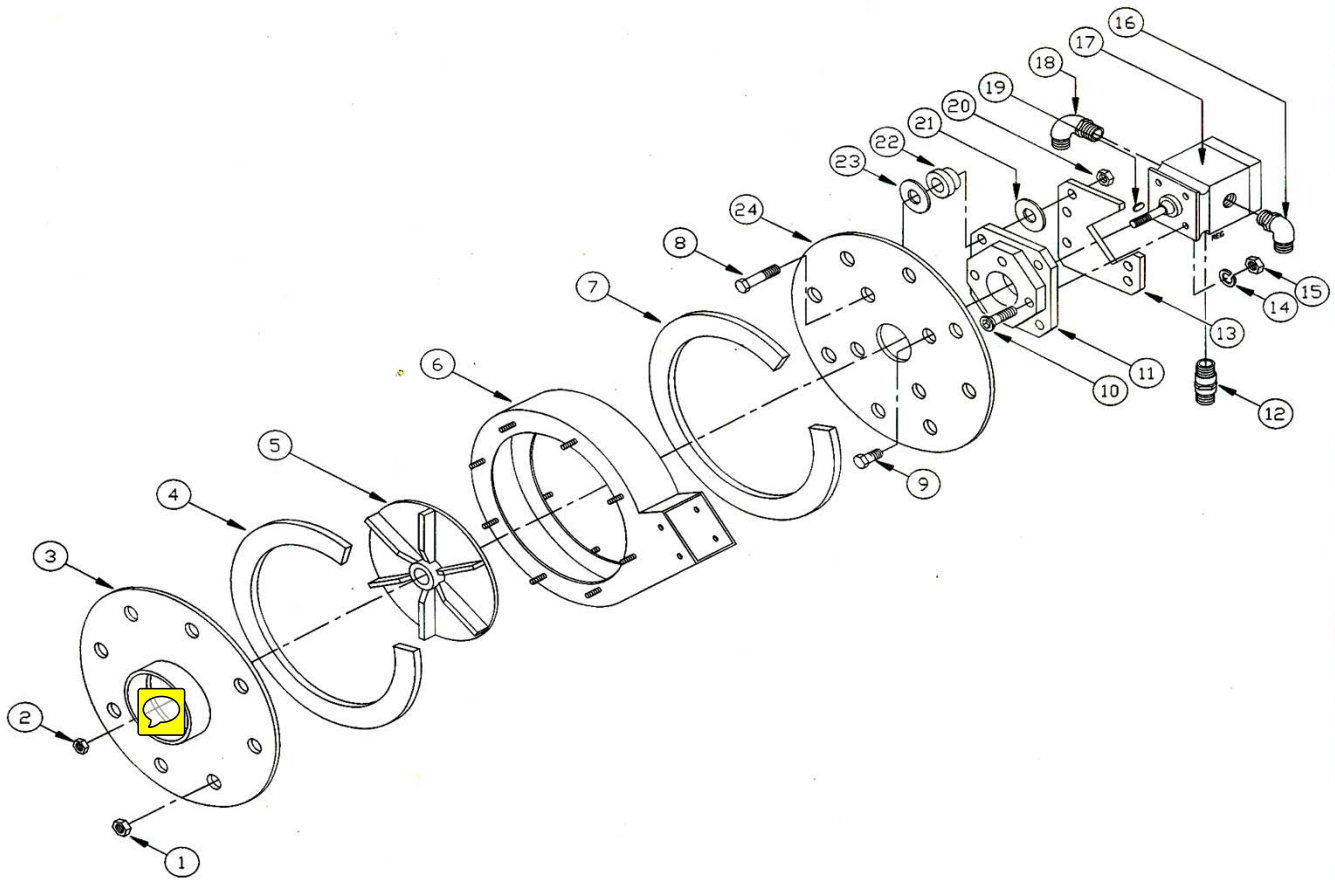

IMPELLER

121PL001

IMPELLER

REF#	PART#	DESCRIPTION
1	400081	NUT - HEX 1/4 - 20 ES ZP
2	400420	NUT - HEX 5/16 - 24 ES
3	304142	WELD - IMPELLER HOSE MTG SW 75
4	304183	GASKET - IMPELLER SW 75
5	307003	IMPELLER - ARMA CASTING & MACHIN
6	307004	SHROUD - IMPELLER SW/A PNTD
7	304183	GASKET - IMPELLER SW 75
8	400027	SCR - HEX , 3/8 - 16 X 1.75 ZP
9	400028	SCR - HEX , 3/8 - 16 X 1.50 ZP
10	400016	SCR - FCT , 5/16 - 18 X 1.25 SOC ZP
11	307152	ASSY - IMP MOTOR MNT SW/A PNTD
12	400264	FTG - MALE CONNECTOR 9/16 TO #4
13	321109	MOUNT - IMPELLER PLATE
14	400102	LABEL INSTR - SWITCH OP
15	400070	NUT - HEX 5/16 - 18 ZP
16	400154	FTG - 90 3/4 - 16 TO #8
17	307002	MOTOR - IMPELLER SW/A
18	400154	FTG - 90 3/4 - 16 TO #8
19	300344	KEY - 1/8 SQUARE X .75
20	400079	NUT - HEX 3/8 - 16 ES ZP
21	400278	WASHER - FENDER 3/8
22	300465	MOUNT - ISOLATION
23	400278	WASHER - FENDER 3/8