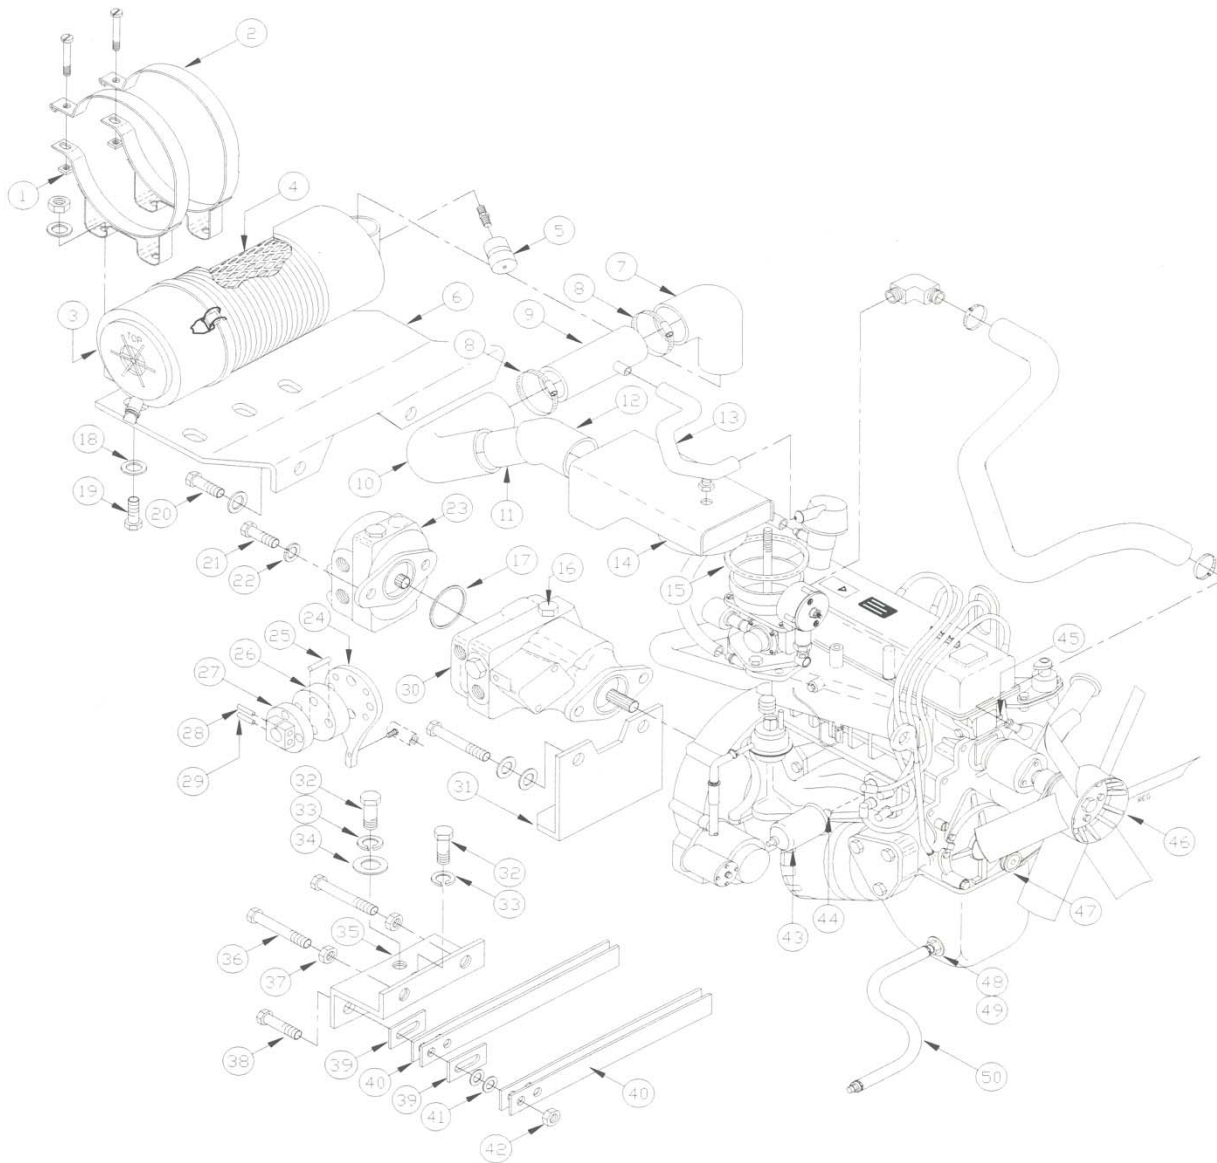

ENGINE - FORD (CONT.)

010PL001

ENGINE - FORD (CONT.)

REF#	PART#	DESCRIPTION	
46	340180	FORD - FAN 6 - BLADE (SP)	1
47	340101	FORD - PULLEY CRK 2 - GROOVE (SP)	1
48	303302	FTG - REDUCER 3/8 FPT X 1/4 MPT	
49	400190	FTG - 90 EL 1/2 TUBE TO 3/8 MPT	
50	500135	HOSE - 1/2 ID EEC / PCV	1