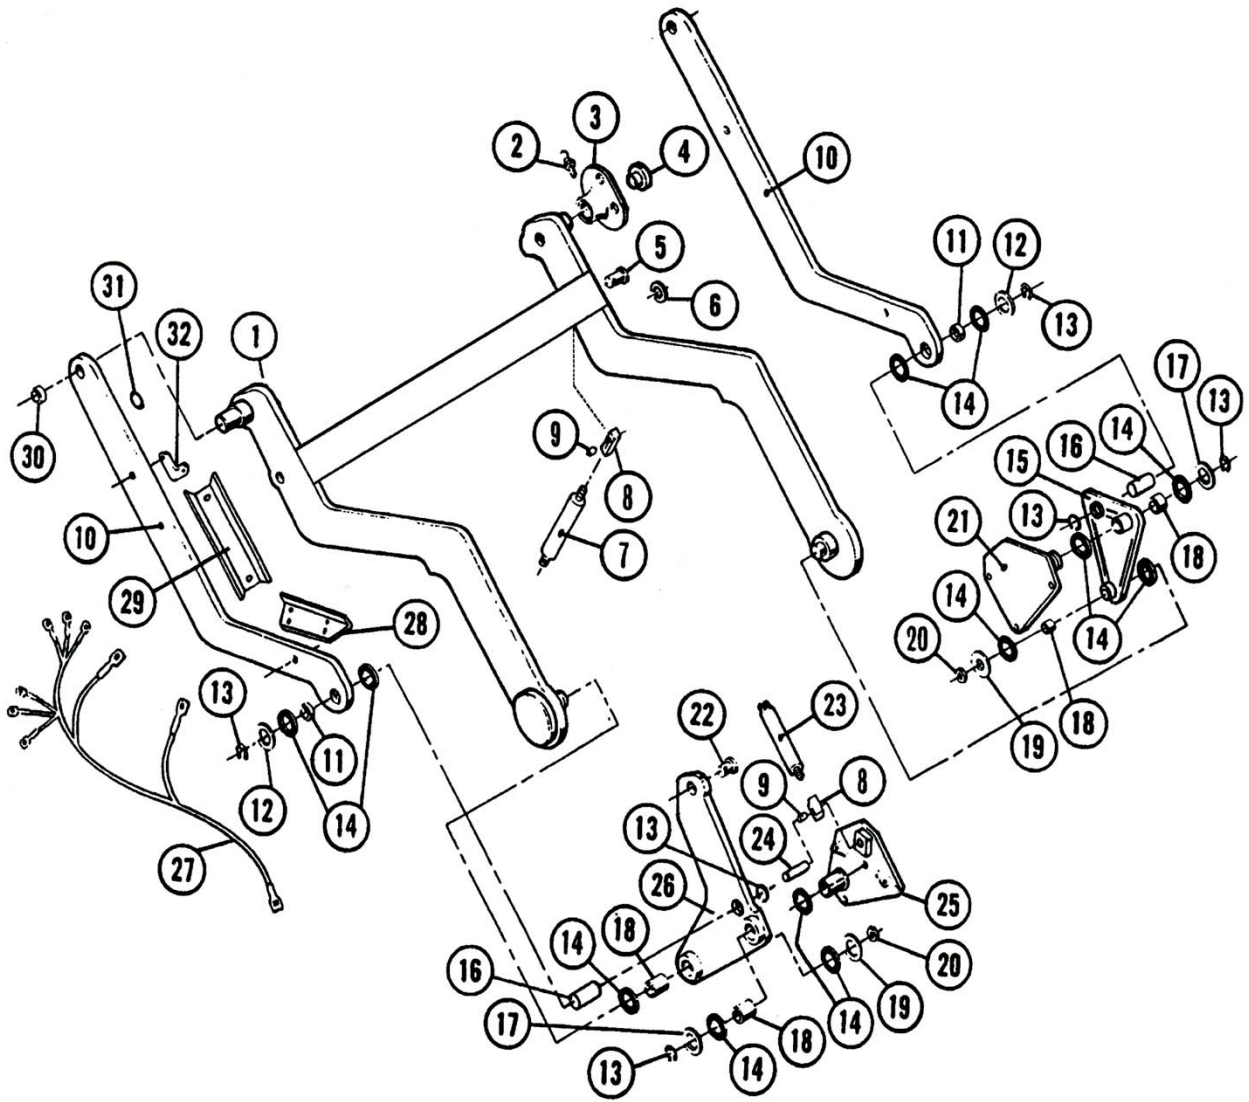

HIGH DUMP ARM ASSEMBLY

HIGH DUMP ARM ASSEMBLY

REF#	PART#	DESCRIPTION
1	315833	ARM ASSEMBLY
2	400012	FITTING, GREASE
3	301075	MOUNT ASSEMBLY, DUMP ARM
4	301420	SPACER, DUMP ARM
5	303360	PIN, UPPER CYLINDER MOUNT
6	301998	RING, RETAINING
7	300426	CYLINDER, HYDRAULIC LIFT
8	300229	END, ROD
9	300552	BUSHING, 1" I.D. x 1.24" O.D. x 1.50"
10	300829	ARM, LIFT, SECONDARY
11	300836	BEARING, 2.8" O.D. x 2.0" I.D. x .75"
12	300882	WASHER
13	301709	RING, RETAINING
14	400177	BEARING, THRUST
15	300713	PLATE ASSEMBLY, ARM ROTATION
16	300715	SHAFT, ARM ROTATION PLATE
17	300882	WASHER
18	300840	BEARING, 2.18" O.D. x 2.0" I.D. x 1.50"
19	300879	WASHER, 3.25" O.D. x 1.00" I.D.
20	400076	NUT, HEX JAM, 1.25" SLOTTED
21	300711	MOUNT ASSEMBLY, ROTATION (LH)
22	301996	PIN, ROTATING CYLINDER OUTER
23	300407	CYLINDER, HYDRAULIC ROTATION
24	301997	PIN, ROTATION CYLINDER
25	300697	MOUNT ASSEMBLY, ROTATION (RH)
26	300809	ARM ASSEMBLY, ROTATING CYLINDER MOUNT
27	302030	HARNESS, WIRING (HD)
28	303873	BRACKET, HYDRAULIC HOSE, FORWARD (HD)
29	303170	CLIP, HYDRAULIC HOSE (HD)
30	300837	BEARING
31	301665	GROMMET
32	302037	BRACKET, UPPER SWITCH