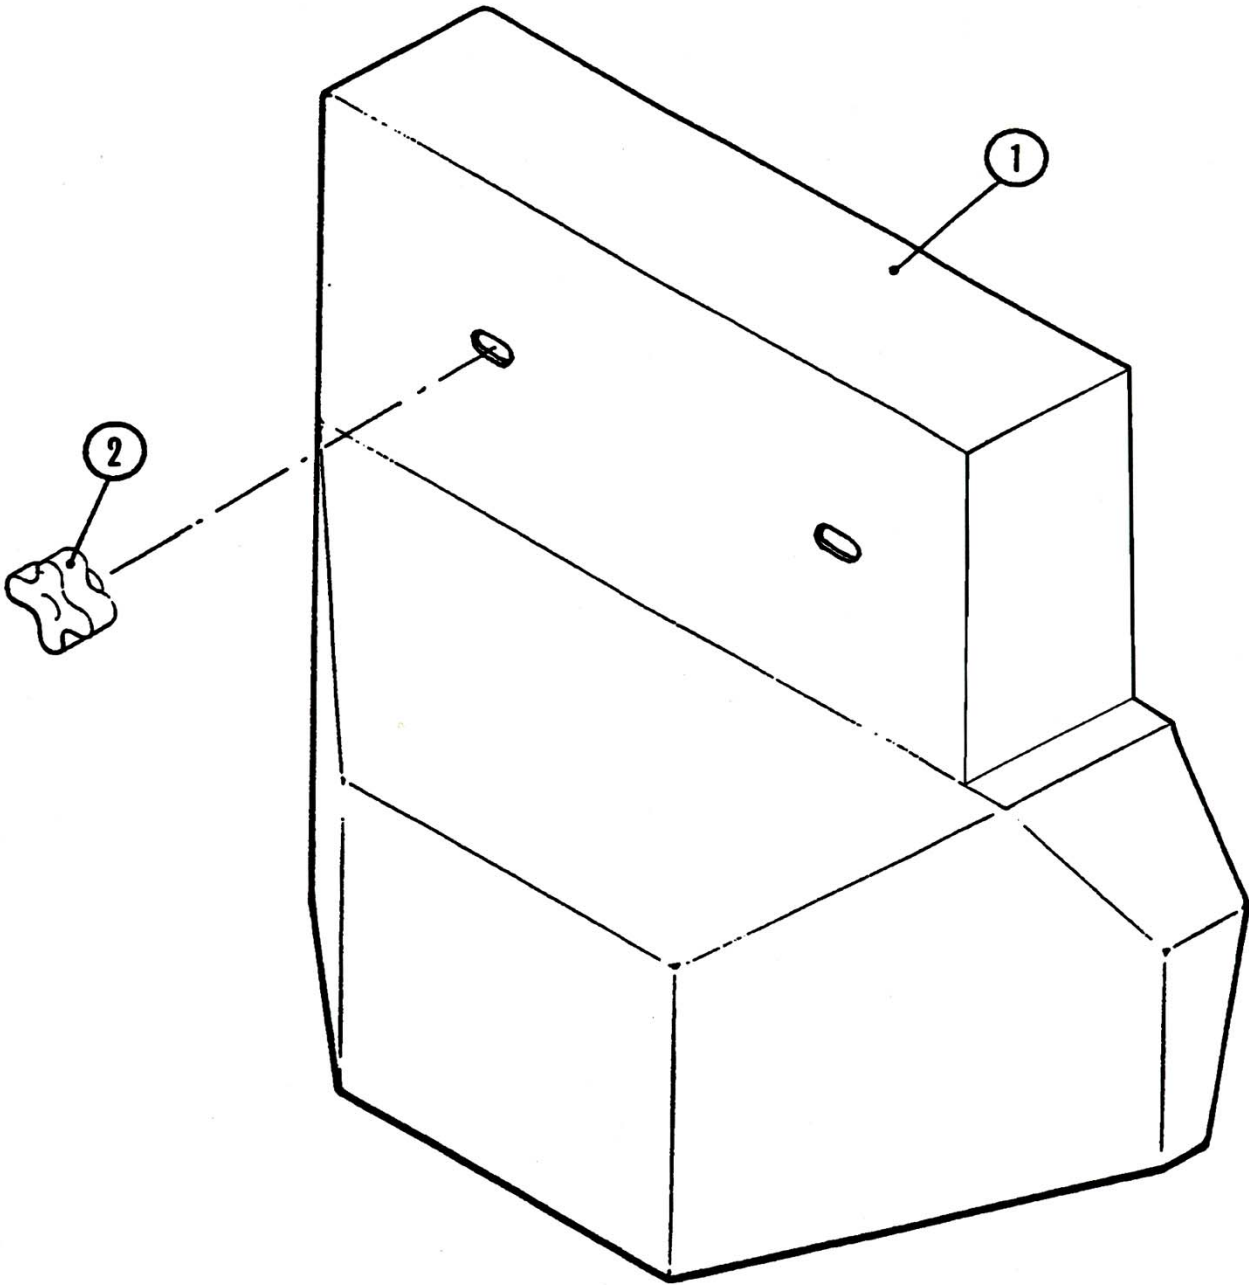

CURB BROOM GUARD

CURB BROOM GUARD

REF#	PART#	DESCRIPTION
1	315971	GUARD ASSEMBLY, HEAVY DUTY CURB BROOM
2	303179	KNOB, ALUMINUM HAND