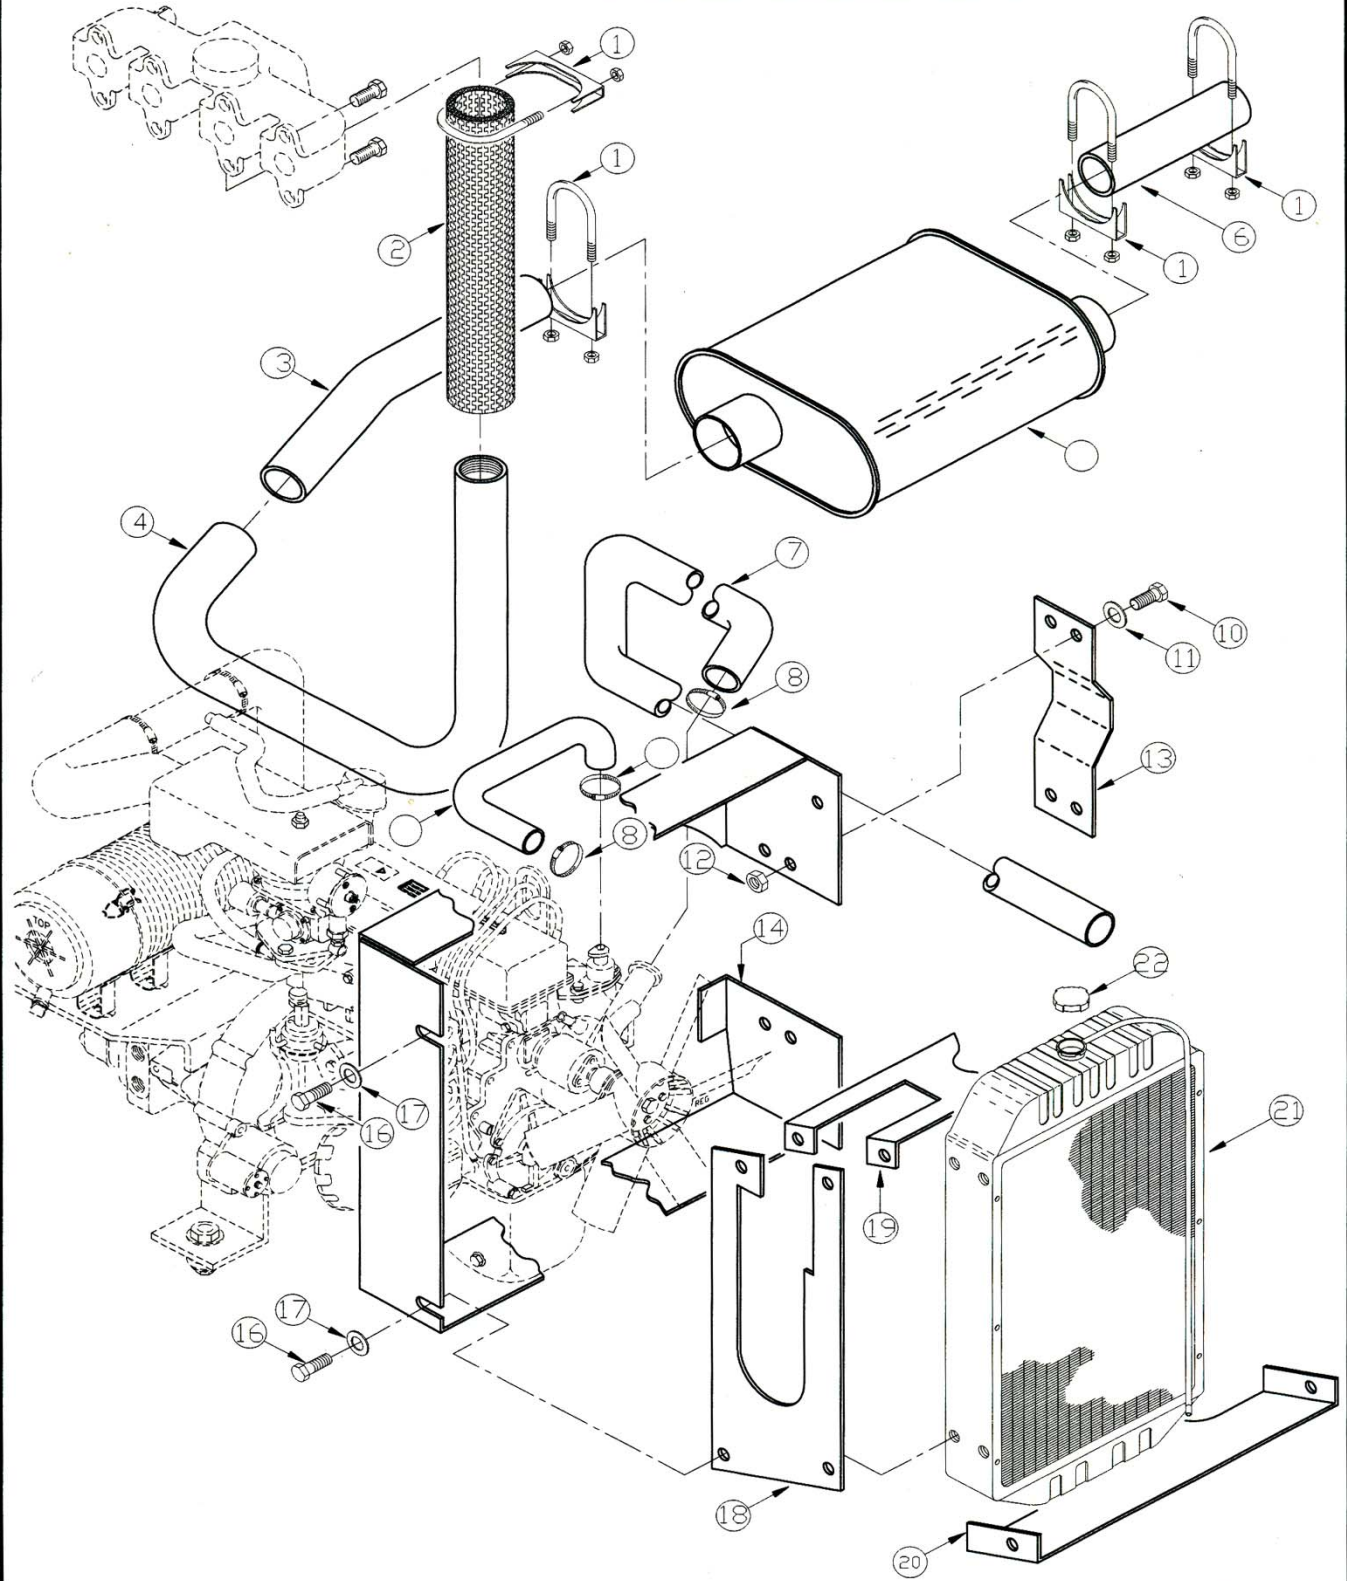

ENGINE - FORD (CONT.)

010PL03A

ENGINE - FORD (CONT.)

REF#	PART#	DESCRIPTION
1	400020	SCR - HEX , 1/2 - 13 X 2.00 ZP
2	400098	WASHER - LOCK 1/2 SPLIT ZP
3	300464	MOUNT - ISOLATION
4	400091	WASHER - FENDER 1/2 ZP
5	400065	NUT - HEX 1/2 - 13 ZP
6	317515	MNT - ENG FORD 1.3L RH MS/FS FRNT
7	400030	SCR - HEX, 3/8 - 16 X 1.00 ZP
8	400101	WASHER - LOCK 3/8 SPLIT ZP
9	317516	MNT- ENG FRT FORD 1.3L MS/FS
10	400611	SCR - HHM 10MM X 40 MM LG ZP