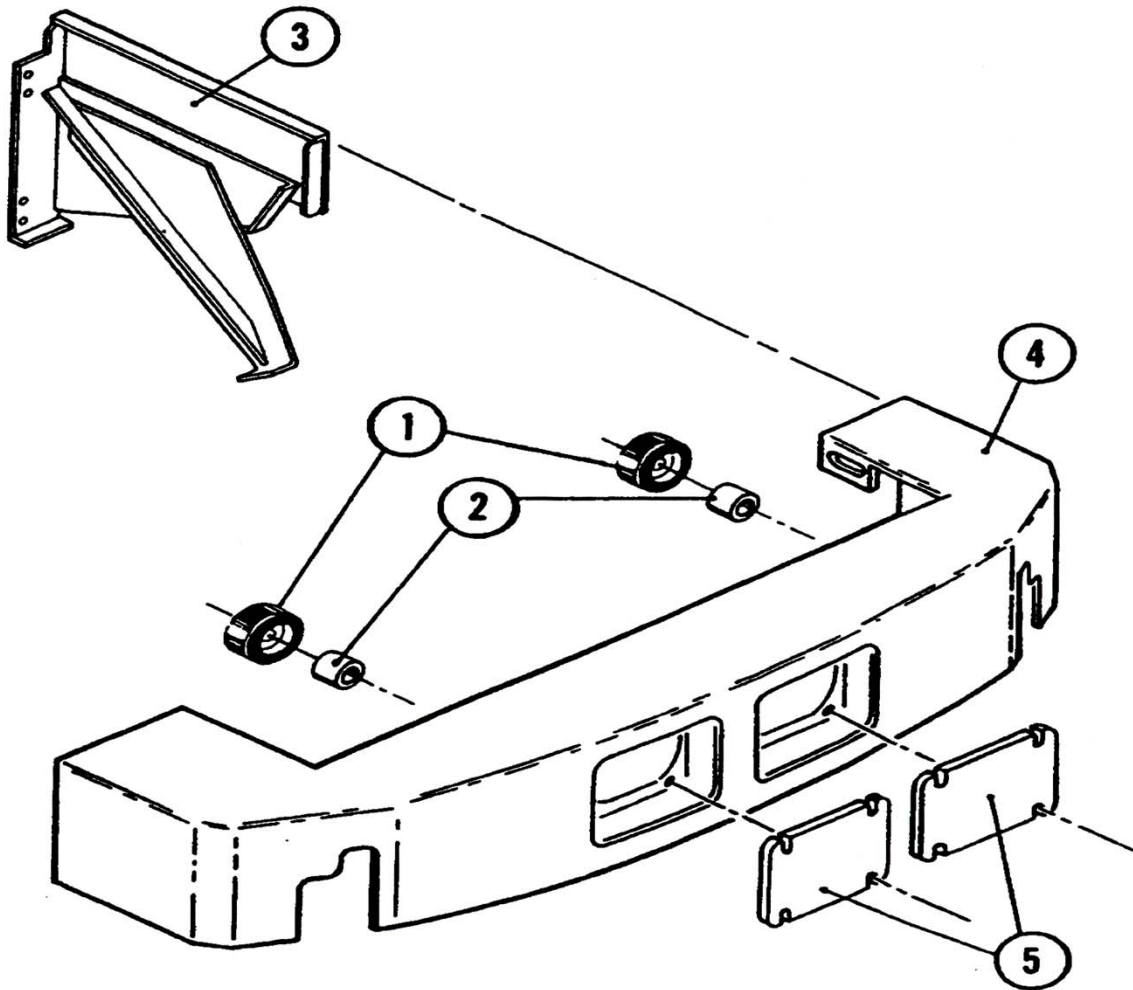

FRONT BUMPER

FRONT BUMPER

REF#	PART#	DESCRIPTION
1	300338	BUMPER, RUBBER
2	301085	SPACER, FRONT BUMPER
3	301687	LEG ASSEMBLY, SAFETY (HD)
4	301042	BUMPER ASSEMBLY, FRONT
5	301662	FILLER, HEADLIGHT
6	304624	BUMPER, RUBBER CAP (NOT ILLUSTRATED)
7	400355	SCREW, LEVEL BOLT (NOT ILLUSTRATED)